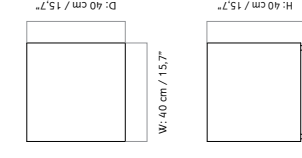

The Plinth is available in four different sizes and five marble types: Nero Marquina, Grey Kendzo, Carrara, Calacatta Viola and Kunis Breccia.

PRODUCT OPTIONS

MARBLE OPTIONS

TECHNICAL SPECIFICATIONS

PRODUCT TYPE
Coffee / Side table

COLLI
1

ENVIRONMENT
Indoor

DIMENSIONS

Low
W: 100 cm / 39,4"
D: 60 cm / 23,6"
H: 27 cm / 10,6"

Cubic
W: 40 cm / 15,7"
D: 40 cm / 15,7"
H: 40 cm / 15,7"

Tall
W: 30 cm / 11,8"
D: 30 cm / 11,8"
H: 51 cm / 20,1"

COLOUR
Nero Marquina marble
Grey Kendzo marble
Carrara marble
Calacatta Viola marble
Kunis Breccia stone

MATERIALS
Nero Marquina marble, Kendzo marble, Carrara marble, Calacatta Viola marble and MDF

WEIGHT
Low: 8,2 kg / 18,0 lb
Cubic: 37,5 kg / 82,7 lb
Tall: 32,5 kg / 71,7 lb

TEST
N / A

CERTIFICATIONS
FSC Italy IV compliant

PACKAGING TYPE
Wooden crate

PACKAGING MEASUREMENTS (H x W x D)

Low

45 cm x 110,5 cm x 70,5 cm / 17,7" x 43,5" x 27,8"

Cubic

54,5 cm x 56,5 cm x 56,5 cm / 21,5" x 22,2" x 22,2"

Tall

66 cm x 47 cm x 47 cm / 26" x 18,5" x 18,5"

LOW

CUBIC

TALL