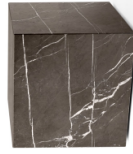

The Plinth is available in four different sizes and five marble types: Nero Marquina, Grey Kendzo, Carrara, Calacatta Viola and Kunis Breccia.