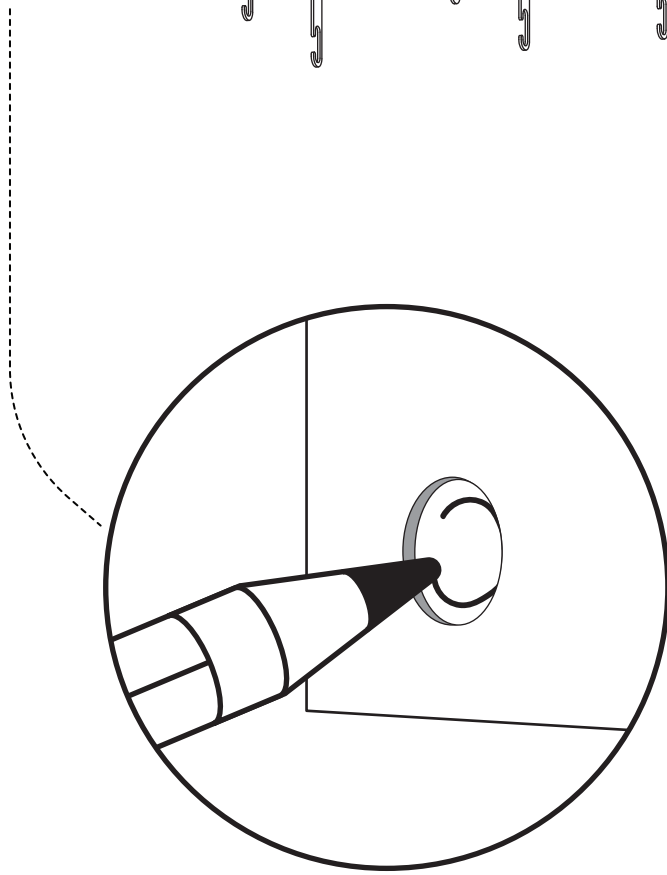

Design House *Stockholm*

Assembly Instructions
Atelier Wall Hanger (2620-1000)

Components (tools):

Components:

Necessary tools (not included in package):

Step 1.

Step 2.