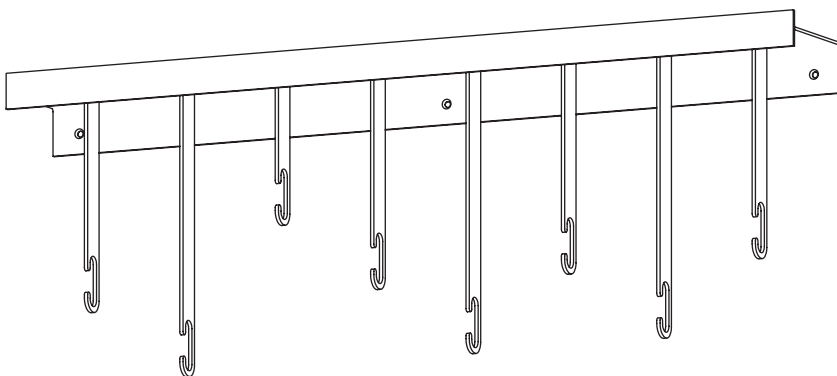

Design House *Stockholm*

Assembly Instructions
Atelier Wall Hanger (2620-1000)

Components (tools):

Components:

Necessary tools (not included in package):

Step 1.

Step 2.