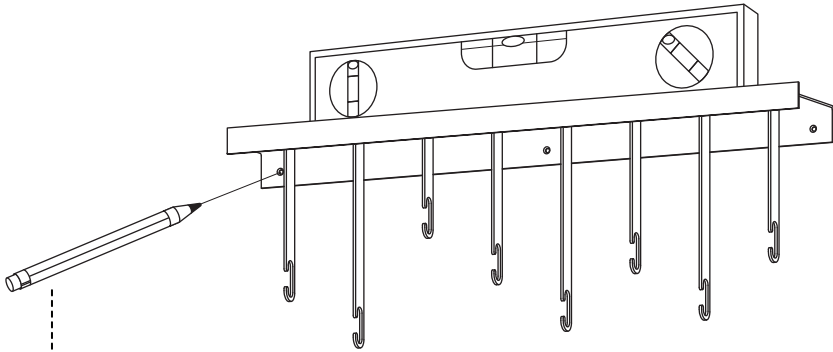

Design House *Stockholm*

Assembly Instructions
Atelier Wall Hanger (2620-1000)

Components (tools):

Components:

Necessary tools (not included in package):

Step 1.

Step 2.