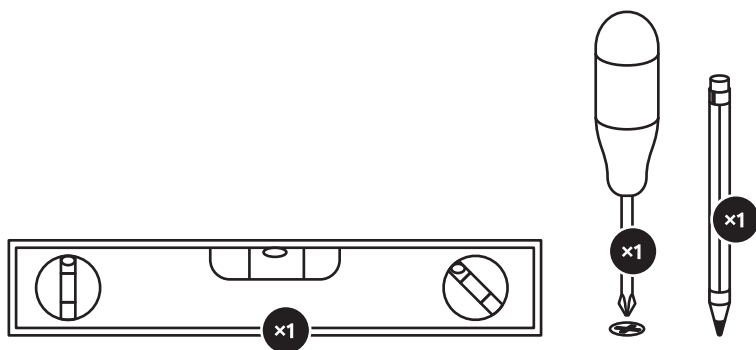

Design House *Stockholm*

Assembly Instructions
Atelier Wall Hanger (2620-1000)

Components (tools):

Components:

Necessary tools (not included in package):

Step 1.

Step 2.