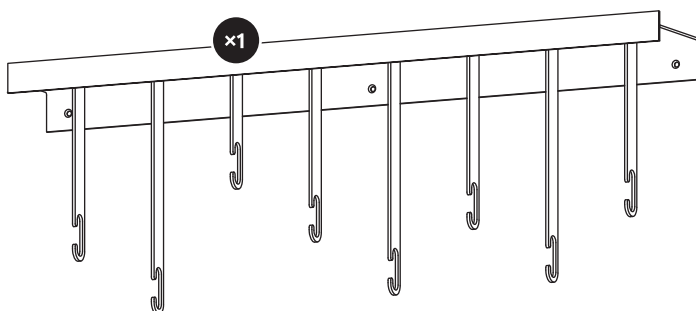

Design House *Stockholm*

Assembly Instructions
Atelier Wall Hanger (2620-1000)

Components (tools):

Components:

Necessary tools (not included in package):

Step 1.

Step 2.