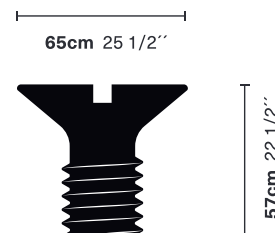

## Dimensions:

### LARGE

65 cm diameter x  
105 cm height

### SMALL

65 cm diameter x  
57 cm height

## Weight:

Net weight: 16 kg  
Gross weight: 18 kg

Net weight: 14 kg  
Gross weight: 16 kg