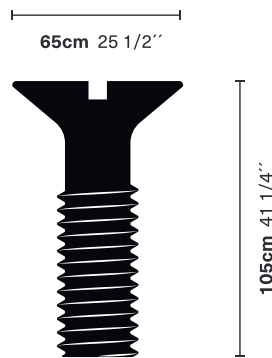

# Screw

Designed by Eero Aarnio 1991

Eero's approach to industrial design has often seen simple and hidden forms become real and visible objects. Screws are used in most pieces of furniture – but the Screw table loses its hardware association and becomes part of a household in a new way.

## Dimensions:

### LARGE

65 cm diameter x  
105 cm height

### SMALL

65 cm diameter x  
57 cm height