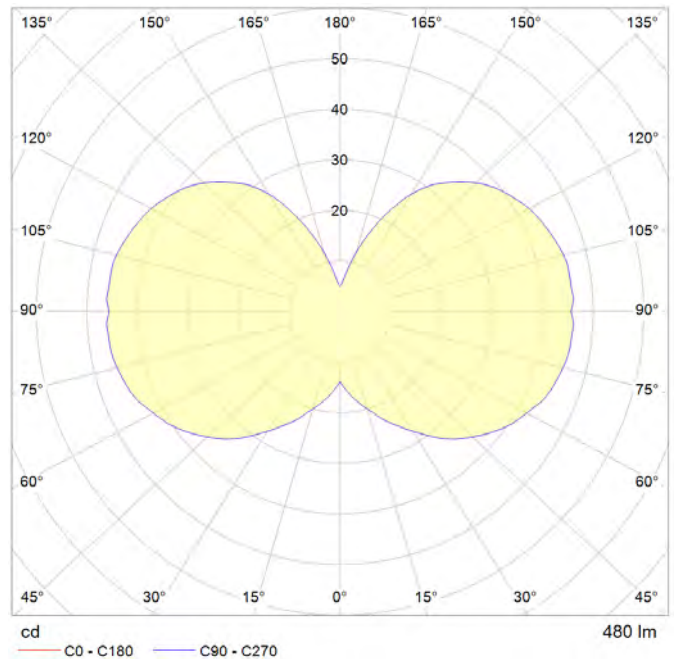

POLAR DIAGRAM

DIMMING

Dimmable: YES
Dimming type: Leading and Trailing-edge dimmer
Recommended Dimmer: Varilight V-Pro

A full list of compatible dimmers is available on our website:
www.tala.co.uk/recommended-dimmers/

OUTER CARTON

Pc/ Ctn: 5060400150991
Gross weight: 6.5kg
Length: 68cm
Width: 36cm
Height: 28cm

IES/LDT FILE

Available upon request.

EAN UK: 5060400150991