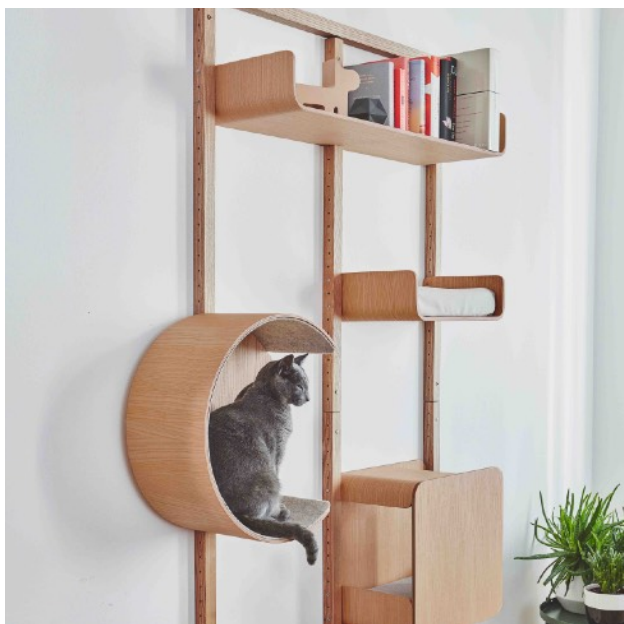

Alto  
Wall Climber

## Description:

Let your cat reach stylish new heights with the beautiful Alto Wall Climber. Designed exclusively for MiaCara by the renowned Danish design studio Hans Thyge & Co, Alto is inspired by the latest trends in Scandinavian design.

The Alto Wall Climber gives your cat endless opportunities for play, rest and sleep. This wall-mounted cat tree combines a number of functions in one stylish object — a cat tree, cat scratcher, a bed for your feline friend, and contemporary storage space for you. The wooden frame is fitted soft cushions and scratch panels, as well as shelves to store books, decorative objects or your cat's belongings.