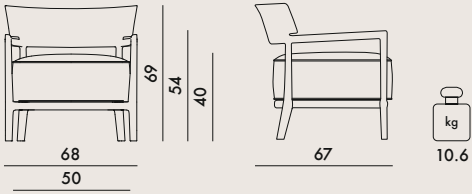

NEW!

CARA MAT OUTDOOR 2022

Design Philippe Starck with Sergio Schito

FRAME

Batch-dyed and painted polycarbonate with soft touch treatment.

SEAT

Padded with fabric-upholstered polyurethane foam