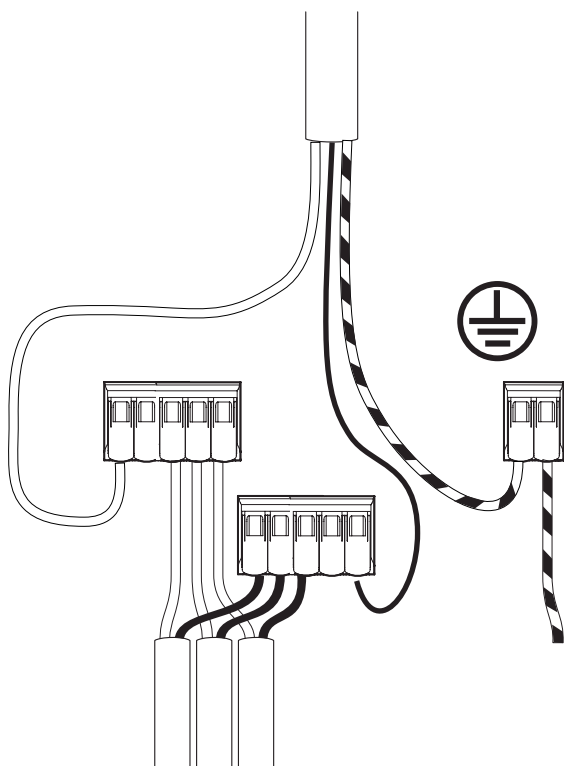

回收处理方式

此产品使用寿命结束时,将此灯丢弃在正确的垃圾箱或回收站。请勿作为生活垃圾丢弃。查询您的地方当局所提供有关如何处置它的方式及更多信息。2005年欧盟废弃电子电机设备指令(WEEE)鼓励回收该物品。

Important Information

Due to the wide diversity of wall or partition types, we cannot provide you with suitable attachment fixtures. To determine which attachment fixtures to use, you will need to identify the type of wall to which you will be fixing this product. Here are some examples of attachment fixtures recommended for:

重要资讯

由于墙面类型的多样性,我们无法为您提供合适的固定装置配件。为了确定您要使用的固定装置配件,您需要确定安装此产品的墙面类型。以下是一些参考示意图:

Blind Walls

"Fischer" Nylon plug

Metal wall plug

Studded Walls

Nylon winged plug

Metal expansion plug

"Molly" plug

Technical Specification

Tubulaire pendant 3 lamp CE
Socket 3 x GU10 Max 35 W
Bulb not included

Tubulaire pendant 3 lamp US
Socket 3 x GU10 Max 20 W
Bulb not included

1

2

7

9

Bulb installation