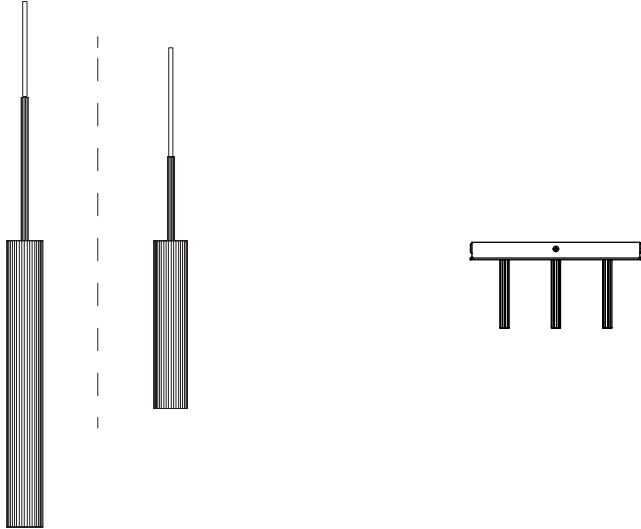

Component Overview

Note

Contact a qualified electrician if you experience any issues during installation. The external cable cannot be replaced. If damaged, it must be replaced only by the manufacturer, their service agent or another qualified individual.

注意事项

如果您在安装过程中遇到任何问题, 请联系专业的电工。
此灯具的电源线不能替换; 如有损坏, 请联系制造商、服务代理或由专业的电工替换。