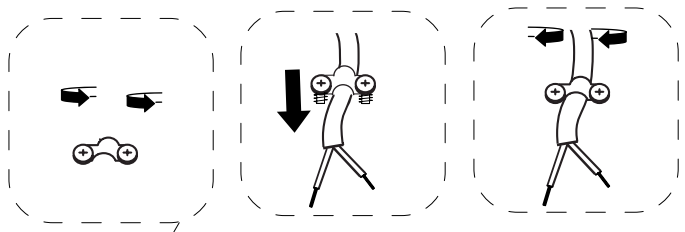

"Molly" plug

Technical Specification

Tubulaire pendant 3 lamp CE
Socket 3 x GU10 Max 35 W
Bulb not included

Tubulaire pendant 3 lamp US
Socket 3 x GU10 Max 20 W
Bulb not included

1

2

7

9

Bulb installation