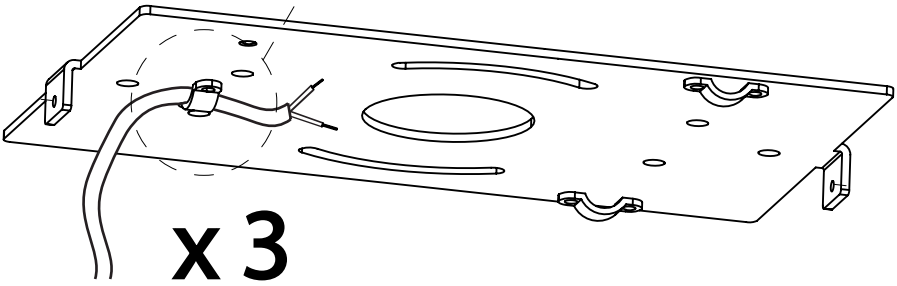

"Molly" plug

Technical Specification

Tubulaire pendant 3 lamp CE
Socket 3 x GU10 Max 35 W
Bulb not included

Tubulaire pendant 3 lamp US
Socket 3 x GU10 Max 20 W
Bulb not included

1

2

7

9