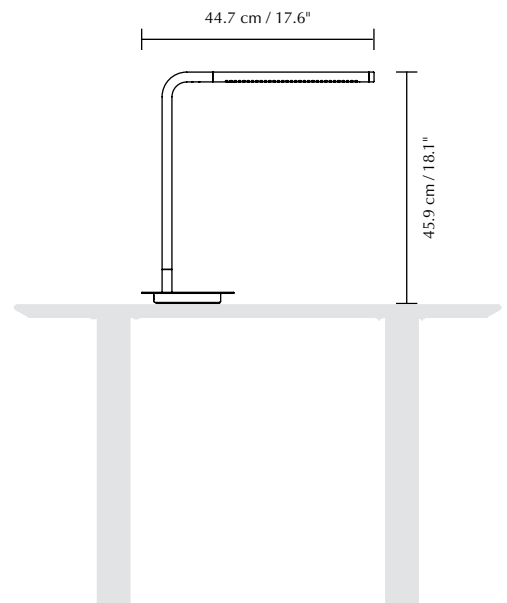

OMNI TABLE

Designed by Søren Ravn Christensen

Table lamp

DIMENSIONS

Ø: 17.7 cm / 12.2"
H: 45.9 cm / 18.1"

MARKINGS, TESTS & CERTIFICATIONS

CE, UKCA (for indoor use), IP2X

USB-port incl.

MATERIAL

Steel, aluminium, PP and PMMA
Incl. 2 m / 6'6" black cord

WARRANTY

10 years warranty against manufacturer defects

LIGHT SOURCE

9W LED panel built-in. 3000 K - 490 lumen CRI: 91
≥25000 H. Dimmable

PACKAGING DIMENSIONS (L x W x H)

9 x 21.4 x 48.9 cm / 3.5 x 8.4 x 19.3"

ASSEMBLY TIME

5 min

MEDIA KIT

Photos and press material
Download at umage.presscloud.com

ORDERING INFORMATION

Omni table black	#2236
Omni table brushed steel	#2237
Omni table plated brass	#2238

The light module can rotate 360 degrees, and the lamp's stem can turn 45 degrees to each side, ensuring you can always cast light on whatever you need.

Find more info on our website umage.com

UMAGE