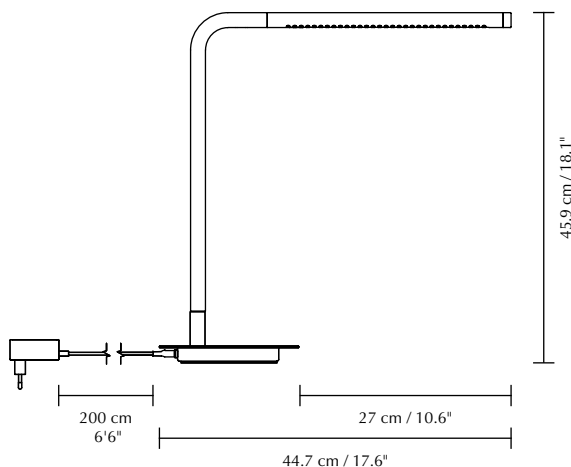

OMNI TABLE

Designed by Søren Ravn Christensen

Table lamp

DIMENSIONS

Ø: 17.7 cm / 12.2"
H: 45.9 cm / 18.1"

MARKINGS, TESTS & CERTIFICATIONS

CE, UKCA (for indoor use), IP2X

USB-port incl.

MATERIAL

Steel, aluminium, PP and PMMA
Incl. 2 m / 6'6" black cord

WARRANTY

10 years warranty against manufacturer defects

LIGHT SOURCE

9W LED panel built-in. 3000 K - 490 lumen CRI: 91
≥25000 H. Dimmable

PACKAGING DIMENSIONS (L x W x H)

9 x 21.4 x 48.9 cm / 3.5 x 8.4 x 19.3"

ASSEMBLY TIME

5 min

MEDIA KIT

Photos and press material
Download at umage.presscloud.com

ORDERING INFORMATION

Omni table black	#2236
Omni table brushed steel	#2237
Omni table plated brass	#2238

The light module can rotate 360 degrees, and the lamp's stem can turn 45 degrees to each side, ensuring you can always cast light on whatever you need.

Find more info on our website umage.com

UMAGE