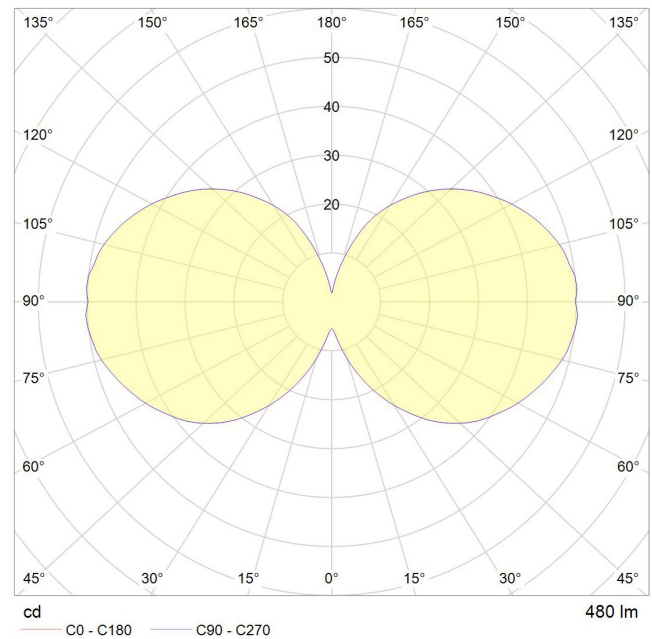

POLAR DIAGRAM

DIMMING

Dimmable: Yes
Dimming type: Trailing edge
Recommended EU Dimmer: Varilight - V-pro JXP401
(X denotes faceplate color)

A full list of compatible dimmers is available on request.

OUTER CARTON

Pc/ Ctn: 50
Gross weight: 6.1Kg
Length: 54cm
Width: 54cm
Height: 32cm

IES/LDT FILE

Available upon request.

EAN UK: 5060400151073