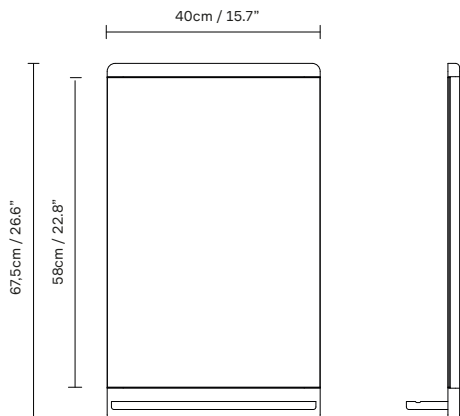

Rim Wall Mirror

Product Fact Sheet

Rim Wall Mirror

No. (2400) Rim Wall Mirror, oak / No. (2401) Rim Wall Mirror, white oak / No. (2402) Rim Wall Mirror, black oak

Dimensions:

W: 40 cm / 15.7", H: 67,5 cm / 26.6", D: 10 cm / 3.9"

Product description:

An elegant wall mirror with a functional shelf and an infinity glass finish. This object is both incredibly practical as well as sophisticated and will compliment most modern living spaces, bathrooms, hallways, or bedrooms. The shelf contains a small groove in which to store objects.

Finish:

Natural oil treated

White oil treated

Black stained, RAL Code 9005, Gloss 10

Made-to-order:

Non-standard configurations (special colors etc.) are available upon request at a minimum order quantity

Product type: Mirror

Environment: Indoor

Material: Solid European oak and mirror glass

Country of origin: Bosnia-Herzegovina

Net weight: 4,5 kg / 9.9 lb

Designed by/year of design: Herman Studio, 2021

Pre-assembled: No, consists of two parts