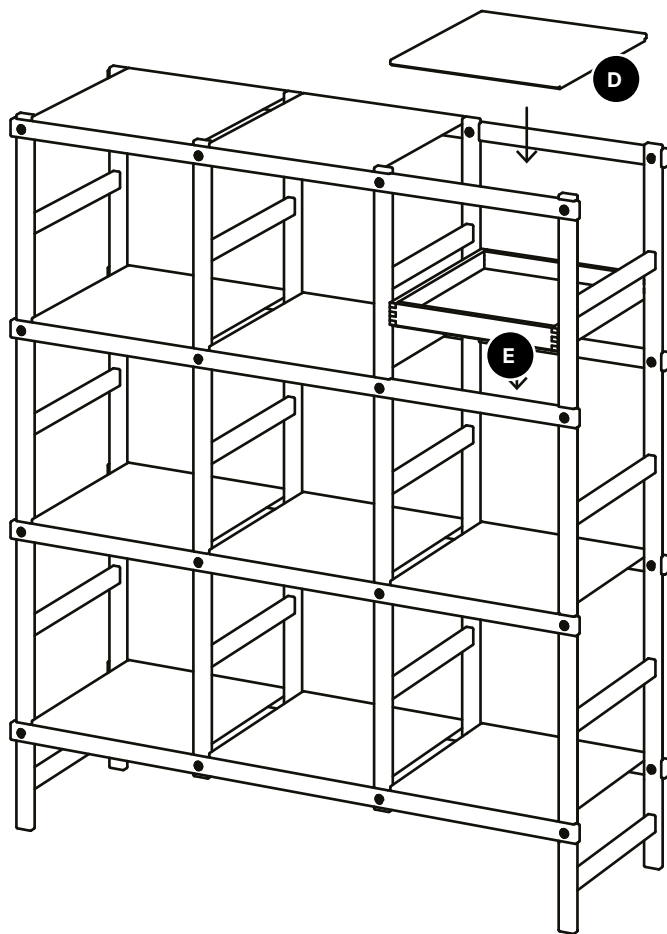

Design House

Stockholm

Assembly Instructions
Frame High (2740-8401)

Components (Hardware & Tools):

Wall Mounting Kit:

Components:

Tools needed:

Step 2.

Step 3.

Step 4.

Step 5.