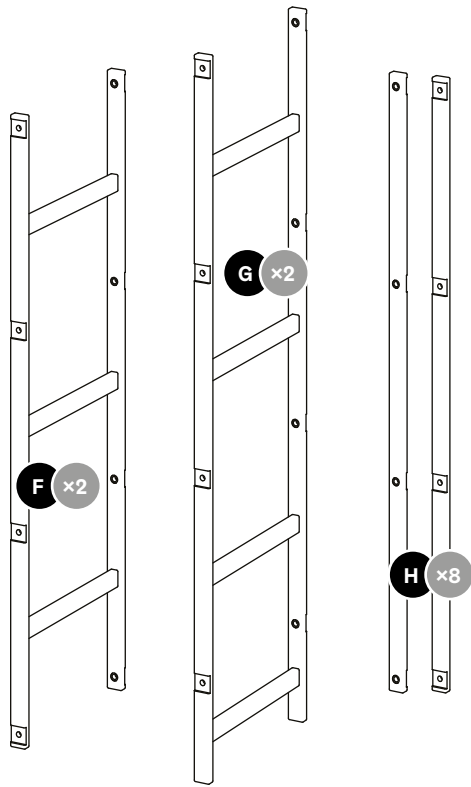

Design House

Stockholm

Assembly Instructions
Frame High (2740-8401)

Components (Hardware & Tools):

Wall Mounting Kit:

Components:

Tools needed:

Step 2.

Step 3.

Step 4.

Step 5.