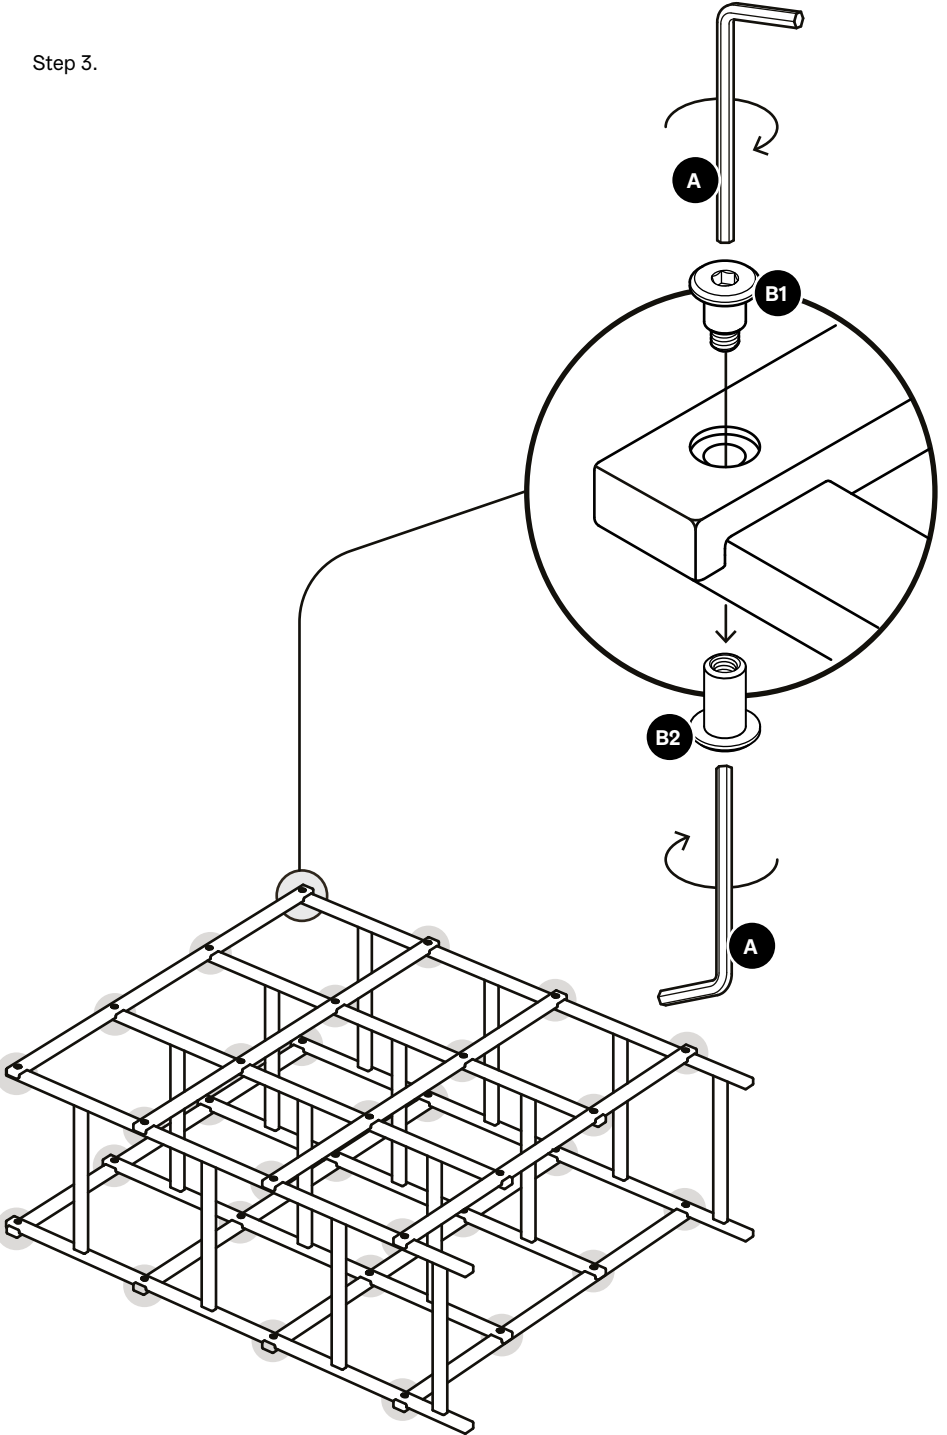

Design House

Stockholm

Assembly Instructions
Frame High (2740-8401)

Components (Hardware & Tools):

Wall Mounting Kit:

Components:

Tools needed:

Step 2.

Step 3.

Step 4.

Step 5.