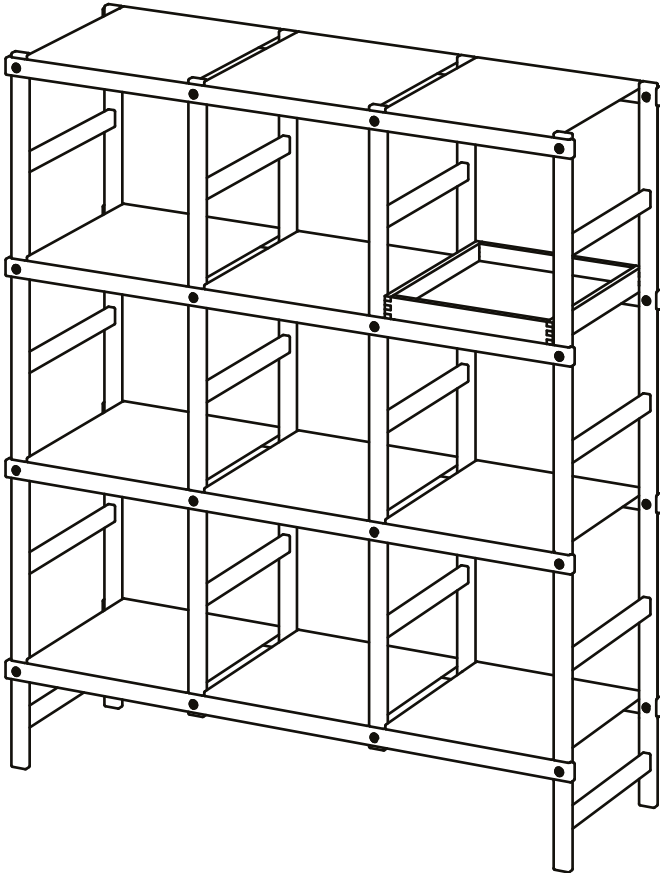

Design House

Stockholm

Assembly Instructions
Frame High (2740-8401)

Components (Hardware & Tools):

Wall Mounting Kit:

Components:

Tools needed:

Step 2.

Step 3.

Step 4.

Step 5.