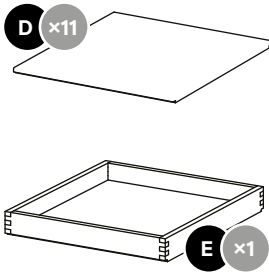

Design House

Stockholm

Assembly Instructions
Frame High (2740-8401)

Components (Hardware & Tools):

Wall Mounting Kit:

Components:

Tools needed:

Step 2.

Step 3.

Step 4.

Step 5.