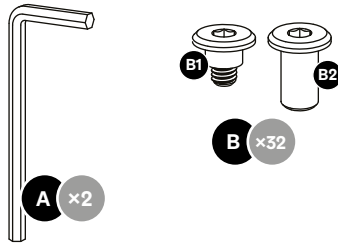

Design House

Stockholm

Assembly Instructions
Frame High (2740-8401)

Components (Hardware & Tools):

Wall Mounting Kit:

Components:

Tools needed:

Step 2.

Step 3.

Step 4.

Step 5.