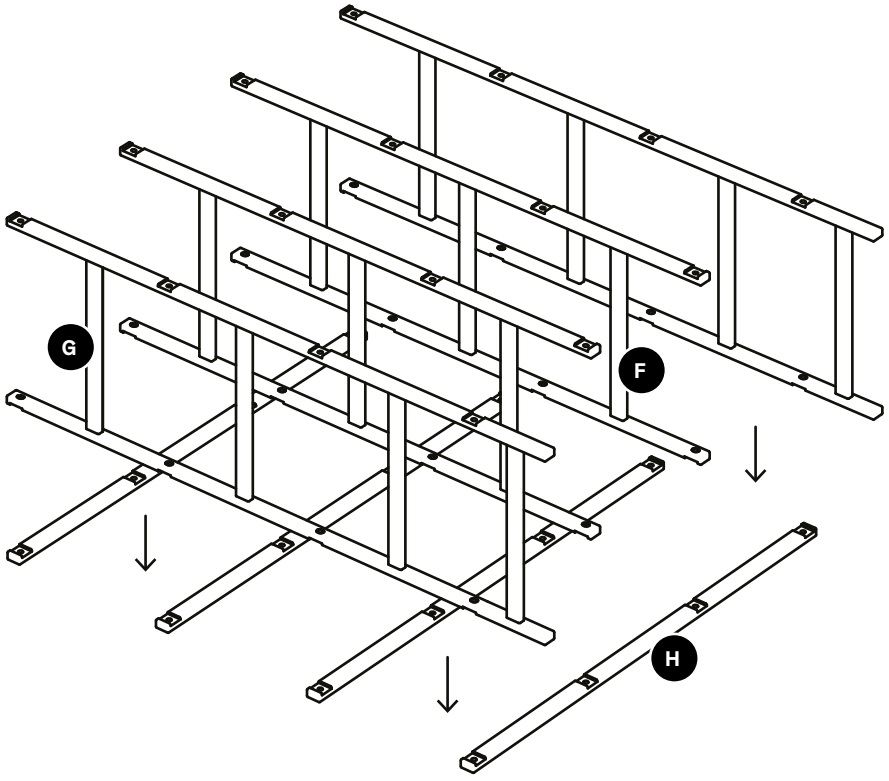

Design House

Stockholm

Assembly Instructions
Frame High (2740-8401)

Components (Hardware & Tools):

Wall Mounting Kit:

Components:

Tools needed:

Step 2.

Step 3.

Step 4.

Step 5.