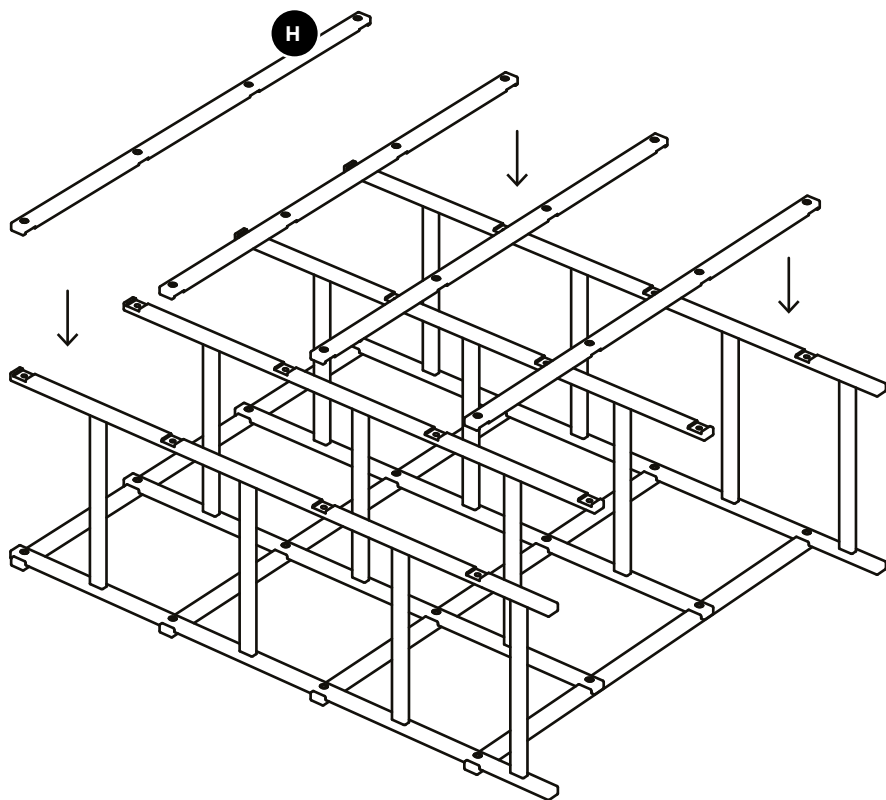

Design House

Stockholm

Assembly Instructions
Frame High (2740-8401)

Components (Hardware & Tools):

Wall Mounting Kit:

Components:

Tools needed:

Step 2.