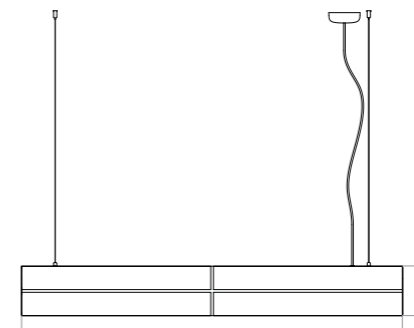

ENVIRONMENT
Indoor

LIGHT SOURCE
Replaceable LED
16 W

PACKAGING MEASUREMENTS
(H x W x D)
N / A

DIMENSIONS
H: 18 cm / 7,87"
W: 140 cm / 19,69"

LIGHT SPECIFICATION
16 W
380 lm
2700K
Ra > 80
Energy class: E

MATERIALS & MAINTENANCE
Please visit audocph.com for materials, care and maintenance instructions.

W: 140 cm / 55,1"

H: 18 cm / 7"

Up to 400 cm / 157,4"
W: 18 cm / 7"