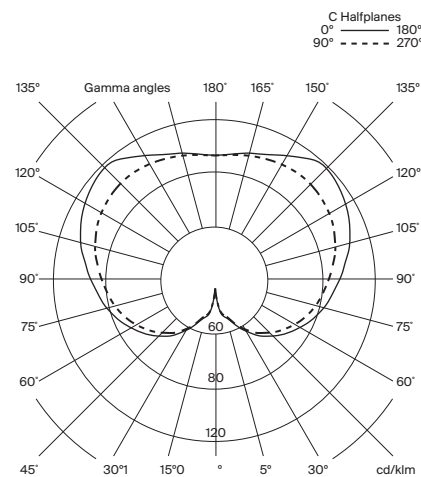

Cestita Batería

Miguel Milá. 2017
Table Lamps

Cestita Batería is the new member of the Cesta family: a portable, cordless version. As with all of Milá's objects, this version champions industrial craftsmanship, by combining functionalism and the legacy of local artisan creation. With this new version, the lamp's features are enhanced with the help of technology. Keeping with the family's warmth and spirit, it features an opal glass shade supported by a beautiful cherry wooden structure. It is produced and assembled manually by European craftsmen, using traditional, steam bending techniques for the wood, and glassblowing techniques for its opal shade. Cestita Batería is a lantern that creates a beautiful ambience anywhere; depicting Chinese shadows in the garden, or emanating light from any corner.

The lamp aligns with the spirit of TRAMO the company Milá founded to produce his own work: simple and essential objects of all kinds, that make a house feel like a home.

General description:

Cherry wood structure. White opal glass or white opal polyethylene lampshade.

Lithium battery.

Switch incorporated into the luminaire with 3 intensity levels.

Range: 5h on high power / 12h on medium power / 24h on minimum power.

Includes charger.

Battery charging time: 6.5h

Approximate weight (unpacked):

1,3 kg / 2.8 lb

Technical information:

Light source included (dimnable).

LED Module

Rated input wattage: 2,5 W

Operating voltage: 2,9 VDC

Colour Temp.: 2.700 K

CRI: 90

Lifetime: 40.000 h

Luminous flux: 313 lm

Built-in dimmable LED.

3 light output intensities.

Energy efficiency class (E.E.C): A++ ... A.

Lamp suitable only for indoor use.

Always use this light source.

Input voltage: 100 ~ 240 Vac.

(50 Hz / 60 Hz). According to destination.