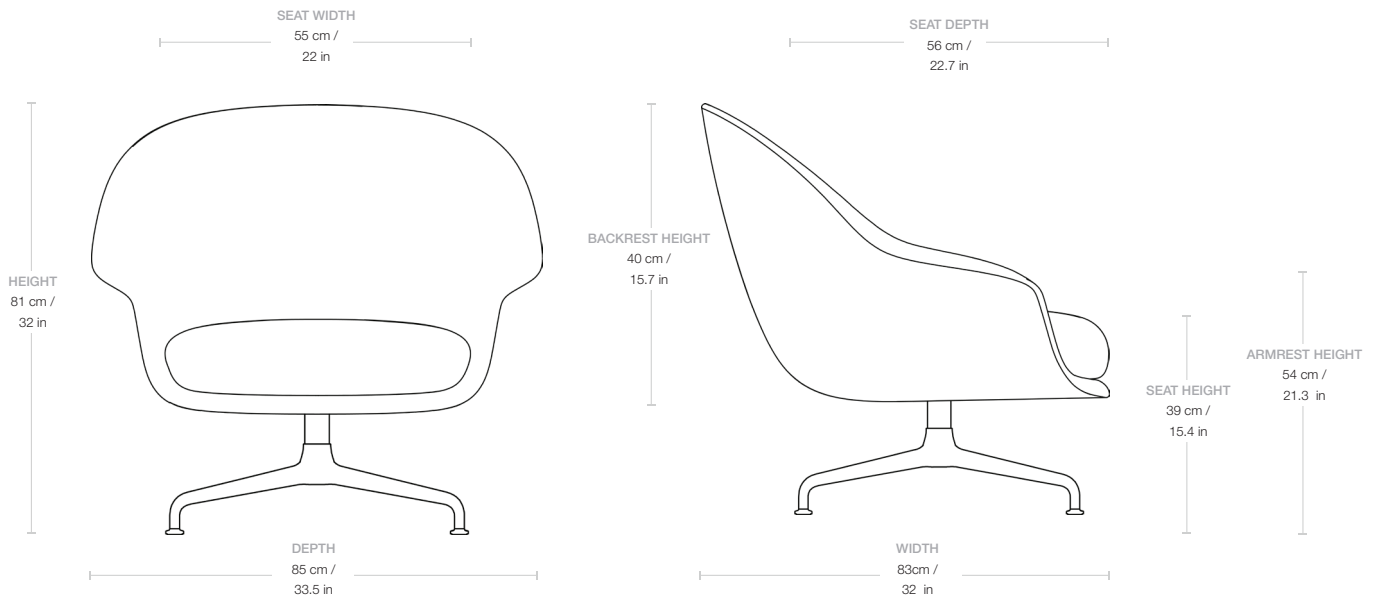

## Dimensions

WIDTH	85 cm / 33.5 in
DEPTH	83 cm / 32.7 in
HEIGHT	81 cm / 32 in
SEAT WIDTH	55 cm / 22 in
SEAT DEPTH	56 cm / 22 in
SEAT HEIGHT	39 cm / 15.4 in
BACKREST HEIGHT	40 cm / 15.7 in
ARMREST HEIGHT	54 cm / 21.3 in

## Weight

TOTAL WEIGHT	21.2 kg / 47 lbs
LEGS WEIGHT	2 kg / 0.8 lbs
SHELL WEIGHT	19.2 kg / 42.3 lbs

---

## Packaging

NUMBER OF PARCELS 1

PACKAGING LENGTH 91 cm / 36 in

PACKAGING WIDTH 91 cm / 36 in

PACKAGING HEIGHT 86 cm / 34 in

PACKAGING WEIGHT 7.2 kg / 16 lbs

GROSS WEIGHT 28.4 kg / 62.6 lbs

---