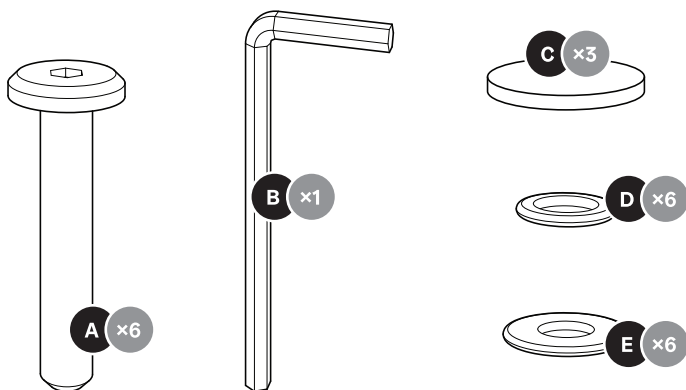

Design House
Stockholm

Assembly Instructions
Aria Table (2714-8400), (2715-8400),
(2714-0100) & (2715-0100).

Components (Hardware & Tools):

Components:

Step 1.

Step 2.