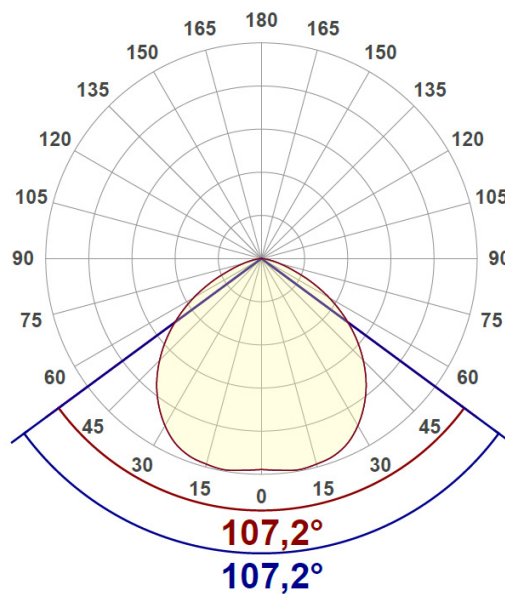

Production process

The shade is spun and the ceramic base is molded, and covered with a glaze that gives it the cracking pattern

Colours

Blue Green & Brass
Beige Grey & Bronzed

Dimensions

H: 21cm / 8.3in, W: 16cm / 6.3in, D: 16cm / 6.3in
Cord Length: L: 200cm / 78.7in

Test Result

Beam angle: 107,2°
Intensity distribution - Polar

Measurements obtained

Light output	20,1 lumen
Light efficiency	20 lumen/Watt
IES file available	Yes
LDT files available	Yes

* Results may vary depending on the type of bulb used in the lamp.