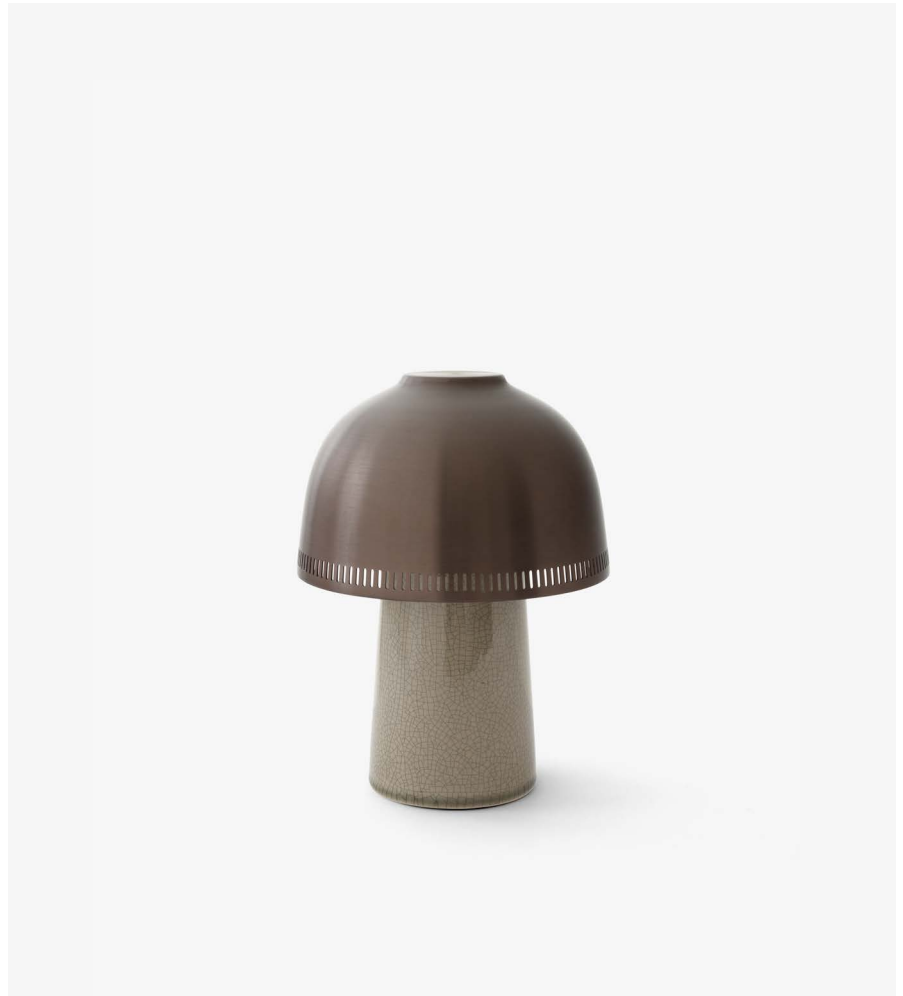

Raku ^{SH8}

Sebastian Herkner

2022

H: 21cm / 8.3in

D: 16cm / 8.3in

Raku^{SH8}

Sebastian Herkner

2022

Product category

Portable lamp

Environment

The lamp is for indoors use only. It can be taken outdoors, but must be kept and stored indoors

Materials

Shade: Anodized aluminium or brass
Base: Crackle glazed ceramic

Production process

The shade is spun and the ceramic base is molded, and covered with a glaze that gives it the cracking pattern

Colours

Blue Green & Brass
Beige Grey & Bronzed

Dimensions

H: 21cm / 8.3in, W: 16cm / 6.3in, D: 16cm / 6.3in
Cord Length: L: 200cm / 78.7in

→ Stock item

Blue Green & Brass, Beige Grey & Bronzed

→ Beige Grey & Bronzed

→ Blue Green & Brass

&Tradition[®]

Raku^{SH8}

Sebastian Herkner

2022