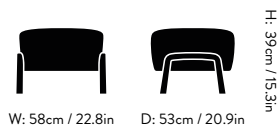

Wulff Pouf ^{ATD3} &Tradition 2022