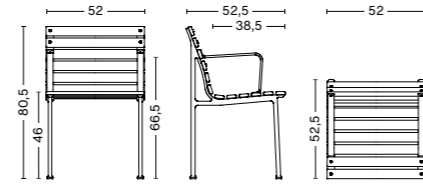

Traverse Dining Bench w. Armrest | Heat treated oiled ash

DIMENSIONS | SEATING

TRAVERSE CHAIR
 Width 47,5 cm
 Depth 52,5 cm
 Height 80,5 cm
 Seat height 46 cm
 Seat depth 38,5 cm

TRAVERSE ARMCHAIR
 Width 52 cm
 Depth 52,5 cm
 Height 80,5 cm
 Seat height 46 cm
 Seat depth 38,5 cm

TRAVERSE LOUNGE CHAIR
 Width 63 cm
 Depth 70,5 cm
 Height 80 cm
 Seat height 36,5 cm
 Seat depth 45 cm

TRAVERSE LOUNGE ARMCHAIR
 Width 63 cm
 Depth 70,5 cm
 Height 80 cm
 Seat height 36,5 cm
 Seat depth 45 cm