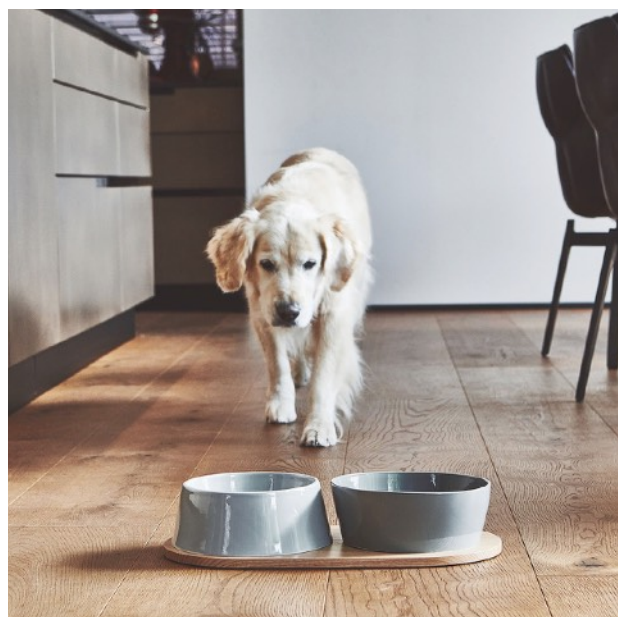

Doppio  
Bowl Set and Tray

**SKU:**

C06-009-01-SM/ML, C06-009-02-SM/ML,  
C06-009-03-SM/ML, C06-010-01-SM/ML

**Description:**

Give your dog bowls an upgrade with the Doppio food and water bowl set. These design bowls made from high-quality porcelain come in a high-gloss finish in three timeless colour combinations.

Designed by Danish design team Hans Thyge & Co exclusively for MiaCara, the minimalist shape of the set is a perfect example of contemporary Scandinavian design.

Each porcelain bowl is manufactured in Germany to meet the highest standards in terms of both design and quality. The heavy porcelain bowls stay firmly in position during mealtime and fit seamlessly into your modern kitchen.

Complete the look with the matching tray made from lacquered oak wood. The tray is available separately.

Design: Hans Thyge & Co

**Sizes, Dimensions & RRP:**

Bowls:

SM: H / Ø approx 6,5 cm / 17,4 cm, Capacity: 0,6 - 0,8 l,  
RRP: 99,- Euro