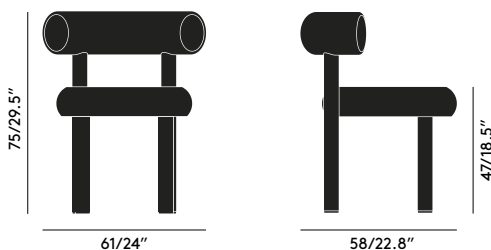

# FAT DINING CHAIR

Fat is designed to hug the body and allow for multiple sitting positions. The extreme simplicity of the components is a testament to form following function, whilst maintaining a humorous silhouette. Quite a balancing act! Fat is made from moulded foam, wrapped in upholstery by experienced craftsmen, and comes with metal legs in high gloss black lacquer.

<b>Year of Design</b>	2018
<b>Product Weight</b>	28.7 lb
<b>Spares</b>	Glide - Ackurat part no SF458M816S
<b>Material</b>	Steel, Plywood, MDF, Foam, Fabric
<b>Foam Certification</b>	California TB-117:2013
<b>Certification</b>	BS EN 16139: 2013 Level 1
<b>Fabric Consumption</b>	1.3 yd
<b>Leather Consumption</b>	21.5 sqft