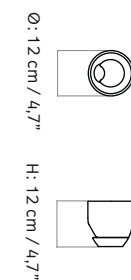

## TECHNICAL SPECIFICATIONS

**PRODUCT TYPE**  
Vase

**PRODUCTION PROCESS**  
The planters are made using slip casting.

**PACKAGING TYPE**  
Gift box

**COLLI**  
Ø12: 4  
Ø20: 2

**COLOUR**  
Ashen  
Ochre

**PACKAGING MEASUREMENTS (H x W x D)**

**Ø12**  
14 cm x 16,5 cm x 16,5 cm / 5,51" x 6,5" x 6,5"

**ENVIRONMENT**  
Indoor. For outdoor use please follow care instructions.

**MATERIALS**  
Glazed stoneware, nylon rope

**Ø20**  
20,5 cm x 25 cm x 25 cm / 8,07" x 9,84" x 9,84"

### DIMENSIONS

**Ø12**  
H: 12 cm / 4,7"  
Ø: 12 cm / 4,7"

**WEIGHT**  
Ø12: 0,548 kg / 1,21 lb  
Ø20: 1,685 kg / 3,71 lb

**MATERIALS & MAINTENANCE**  
Please visit [menuspace.com](https://www.menuspace.com) for materials, care and maintenance instructions.

### Ø12