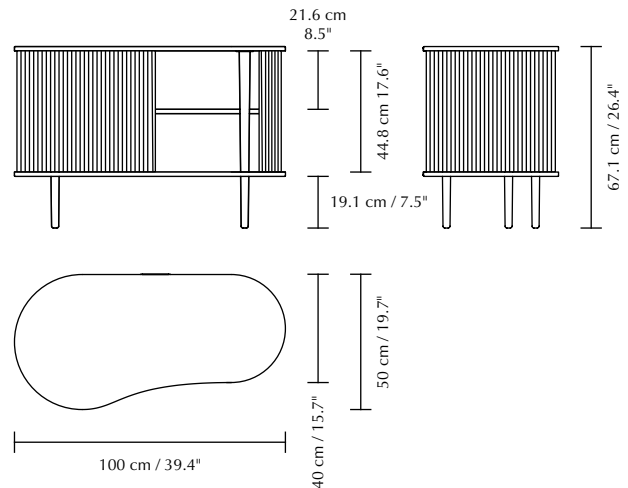

ORDERING INFORMATION

Audacious cabinet oak hazelnut	#5600C5600-6
Audacious cabinet oak charcoal	#5600C5600-7
Audacious cabinet oak sugar brown	#5600C706-01
Audacious cabinet oak white sands	#5600C706-02
Audacious cabinet oak sterling	#5600C706-03
Audacious cabinet oak shadow	#5600C706-04
Audacious cabinet dark oak hazelnut	#5800C5600-6
Audacious cabinet dark oak charcoal	#5800C5600-7
Audacious cabinet dark oak sugar brown	#5800C706-01
Audacious cabinet dark oak white sands	#5800C706-02
Audacious cabinet dark oak sterling	#5800C706-03
Audacious cabinet dark oak shadow	#5800C706-04
Audacious cabinet black oak hazelnut	#5111C5600-6
Audacious cabinet black oak charcoal	#5111C5600-7
Audacious cabinet black oak sugar brown	#5111C706-01
Audacious cabinet black oak white sands	#5111C706-02
Audacious cabinet black oak sterling	#5111C706-03
Audacious cabinet black oak shadow	#5111C706-04