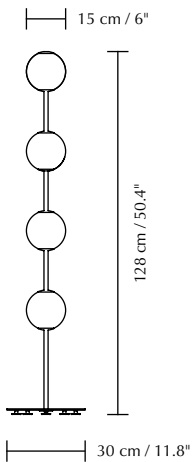

AUDREY FLOOR

Designed by Søren Ravn Christensen

 Floor lamp

DIMENSIONS
 Ø: 15 cm (30 cm) / 6" (11.8")
H: 128 cm / 50.4"

MARKINGS, TESTS & CERTIFICATIONS
 CE, UKCA (for indoor use), IP2X

MATERIAL
 Steel, aluminium, PC, ABS and opal glass
Incl. 2.1 m / 6'9" black cord

WARRANTY
 10 years warranty against manufacturer defects

WEIGHT
 7.7 kg / 17 lb

WEIGHT INCL. PACKAGING
 9.3 kg / 20.5 lb

LIGHT SOURCE
 30W LED panel built-in. 2700 K - 1740 lumen CRI: 91
50000 H. Dimmable

PACKAGING DIMENSIONS (L x W x H)
 45 x 45 x 13 cm / 17.7 x 17.7 x 5"

ASSEMBLY TIME
 20-25 min

MEDIA KIT
 Photos and press material
Download at umage.presscloud.com

ORDERING INFORMATION
 Audrey floor plated brass