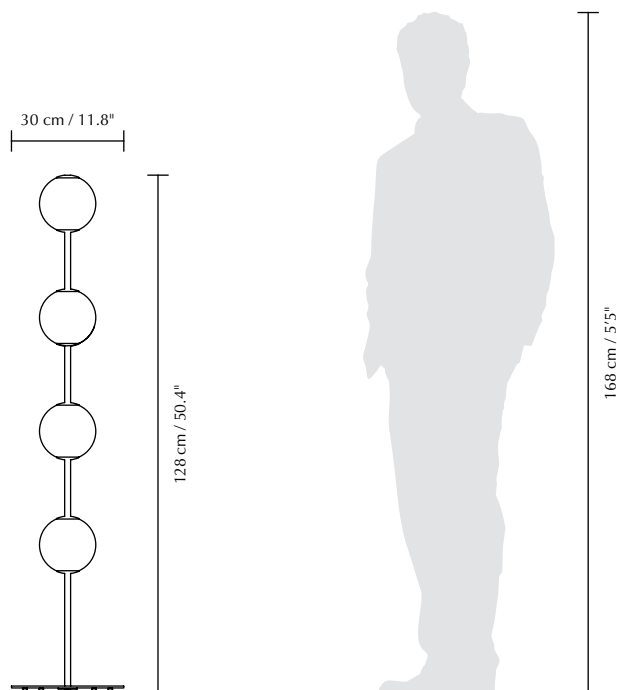

AUDREY FLOOR

Designed by Søren Ravn Christensen

Bring in an inviting elegance with the Audrey floor lamp. Meticulously designed to bring a sophisticated touch to the home, the Audrey floor will elevate your space with its exquisite details.

With its brass details and mouthblown opal glass globes, the Audrey floor exudes a captivating warmth and elegance reminiscent of luminous pearls. The delicate globes gracefully diffuse light, creating a calming ambience.

Find more info on our website umage.com

UMAGE