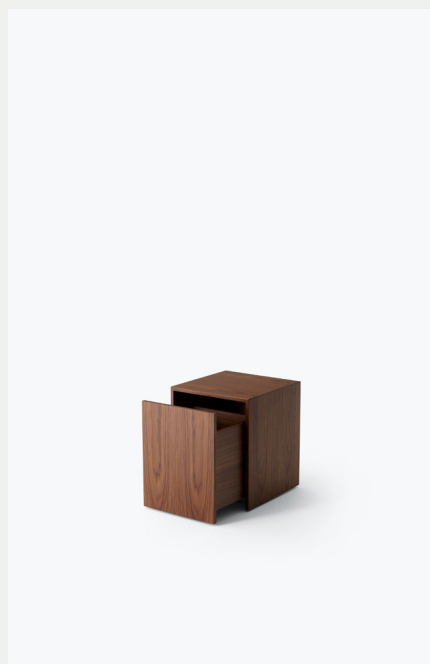

NEW WORKS.

Mass Side Table w. Drawer

Lim + Lu

Uncover the evolution of elegance in the Mass Side Table, now graced with a drawer—a visionary successor to its origin. Like its series counterparts, the side table is a versatile piece with a beautiful walnut veneer that takes centre stage, lending a warm and stately base for sculptural objects, a table lamp, or a coffee book while providing ample room for your essentials. The integrated storage enhances form and function, maintaining unity within the Mass design family through its elemental materials.

Specifications

Product Name

Mass Side Table w. Drawer

Designer

Lim + Lu

Category

Furniture

Type

Side Table

Year

2023

Material

Wood veneer

Colour/Variant

Walnut

Product Dimensions

H: 470 x L: 400 W: 400 mm
H: 18.5" x W: 15.7" x D: 15.7"

Packaging Dimensions

H: 420 x L: 420 x D: 510 mm
H: 16.5" x W: 16.5" x D: 20.1"

Product Weight

11.5 kg/ 25.4 lbs

Weight (incl. packaging)

17.6 kg/ 38.8 lbs

Country of Origin

Turkey

Master Packaging

1

Safety Precautions

Keep your furniture out of direct sunlight. Colours will fade and seams will weaken when exposed to direct sunlight. The furniture is only intended for indoor use.

Cleaning

Clean with a soft dry or damp cloth. Do not use any abrasive cleaning tools, and never use strong cleaning agents such as household glass cleaner, white spirit, or turpentine.