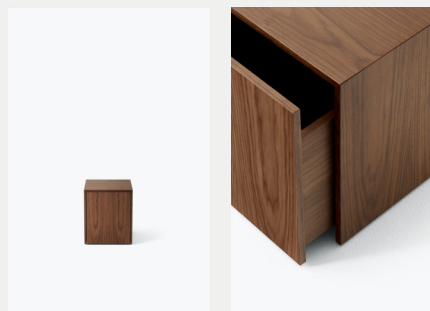

NEW WORKS.

Mass Side Table w. Drawer

Lim + Lu

Uncover the evolution of elegance in the Mass Side Table, now graced with a drawer—a visionary successor to its origin. Like its series counterparts, the side table is a versatile piece with a beautiful walnut veneer that takes centre stage, lending a warm and stately base for sculptural objects, a table lamp, or a coffee book while providing ample room for your essentials. The integrated storage enhances form and function, maintaining unity within the Mass design family through its elemental materials.

Specifications

Product Name

Mass Side Table w. Drawer

Designer

Lim + Lu

Category

Furniture

Type

Side Table

Year

2023

Material

Wood veneer

Colour/Variant

Walnut

Product Dimensions

H: 470 x L: 400 W: 400 mm
H: 18.5" x W: 15.7" x D: 15.7"

Packaging Dimensions

H: 420 x L: 420 x D: 510 mm
H: 16.5" x W: 16.5" x D: 20.1"

Product Weight

11.5 kg/ 25.4 lbs

Weight (incl. packaging)

17.6 kg/ 38.8 lbs

Country of Origin

Turkey

Master Packaging

1

Safety Precautions

Keep your furniture out of direct sunlight. Colours will fade and seams will weaken when exposed to direct sunlight. The furniture is only intended for indoor use.

Cleaning

Clean with a soft dry or damp cloth. Do not use any abrasive cleaning tools, and never use strong cleaning agents such as household glass cleaner, white spirit, or turpentine.