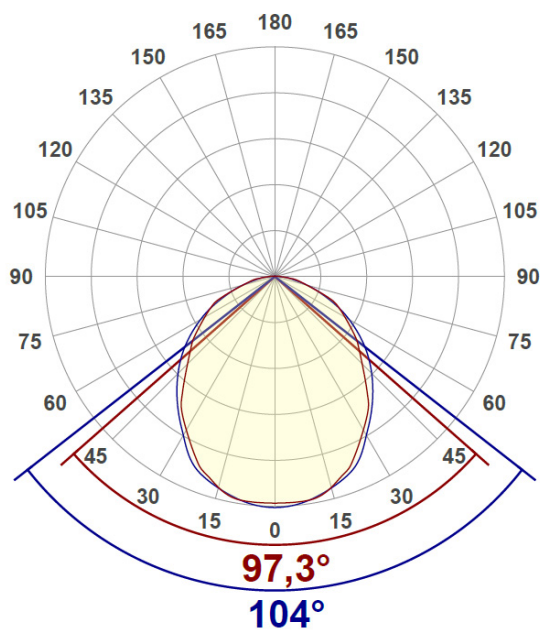

Flowerpot^{VP4} Verner Panton 1968

Subject of measurement

Product: Flowerpot VP4

Item number: 20733101

Tracking number: VT221003-007868

Tested light source

E27 LED 3,4W - Philips

Light output: 470 lumen

Colour temperature (Kelvin): 2700K

Test Result

Beam angle: 97,3°

Intensity distribution - Polar

Measurements obtained

Light output	210 lumen
Light efficiency	63 lumen/Watt
IES file available	Yes
LDT files available	Yes