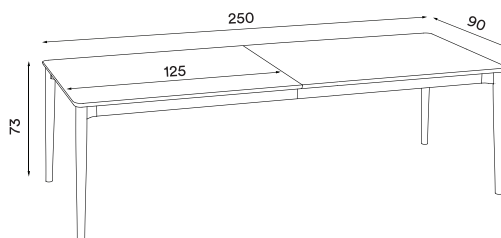

Expand table extension 90 x 50
light oiled oak – *Item no. 2617*

Expand table extension 90 x 50
smoked oak – *Item no. 2618*

Expand table extension 90 x 50
black painted oak – *Item no. 2619*

Product type: Dining table
Design: Sami Kallio, 2022
Material: Solid oak
Colours: Light oiled oak, smoked oak finish or black painted oak
Net weight (table): 62 kg
Net weight (extension): 11 kg
Maximum length: 350 cm
Minimum order size: 1

Dimensions (cm):

Expand table circular 120

Expand dining table circular 120
light oiled oak – *Item no. 2620*

Expand dining table circular 120
smoked oak – *Item no. 2621*

Expand dining table circular 120
black painted oak – *Item no. 2622*

Expand table extension 120 x 50
light oiled oak – *Item no. 2623*

Expand table extension 120 x 50
smoked oak – *Item no. 2624*

Expand table extension 120 x 50
black painted oak – *Item no. 2625*

Product type: Dining table
Design: Sami Kallio, 2022
Material: Solid oak
Colours: Light oiled oak, smoked oak finish or black painted oak
Net weight (table): 65 kg
Net weight (extension): 15 kg
Maximum length: 220 cm
Minimum order size: 1

Dimensions (cm):