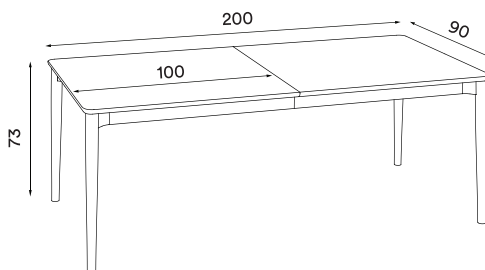

Dimensions (cm):