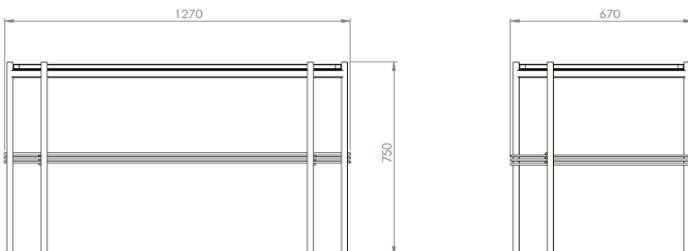

TS TABLE Ø40, TS TABLE Ø55, TS TABLE Ø80, TS TABLE Ø105, TS TABLE ROUND CONSOLE Ø40, TS TABLE 2 CONSOLE, TS TABLE 1 CONSOLE.

**FACTS**

**MEASUREMENT**

Height: 750 mm  
 Length: 1270 mm  
 Width: 670 mm  
 Table top L X W : 1200 X 600 mm  
 Marble table top thickness: 20 mm  
 Glass Table top thickness: 12mm  
 Leg diameter: 22 mm

**WEIGHT ITEM**

Table top marble/glass: 40 kg/22kg, Frame 12 kg

**PACKAGING TYPE**

Cardboard box, Chipboard, Foam

**PACKAGING MEASUREMENT - L X W X H CM**

Table top: L: 130 W: 70 H Glass: 6,5 CM // H Marble: 8CM  
 Frame: L: 129 W: 69 H: 76 CM

**WEIGHT PACKAGING - MATERIAL TYPE**

Marble Table top:	Glass Table top:
- Delivery note: 5 g	- Delivery note: 5 g
- Chipboard: 9500 g	- Chipboard: 7000 g
- Foam protector: 500 g	- Foam protector: 30 g
- Strapping: 10 g	- Strapping: 10 g
Total: 10,5 kg	Total: 7,5 kg

**Table frame:**

- Delivery note: 5 g  
 - Cardboard: 8500 g  
 - Foam protector: 30 g  
 Total: 8,5 kg

**WEIGHT TOTAL (MARBLE): WEIGHT TOTAL (GLASS):**

72 kg                      50 kg

**MEASUREMENTS**

**NUMBER OF PARCELS**