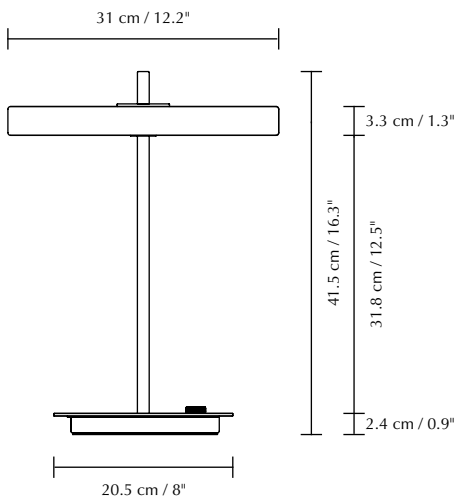

ASTERIA TABLE

Designed by Søren Ravn Christensen

 Table lamp

DIMENSIONS
Ø: 31 cm / 12.2"
H: 41.5 cm / 16.3"

 **MARKINGS, TESTS & CERTIFICATIONS**
CE, UKCA (for indoor use), IP2X, cETLus

 USB-port incl.

 **MATERIAL**
Polypropylene, steel, aluminium and acrylic
Incl. 2 m / 6'6" black cord

 **WARRANTY**
10 years warranty against manufacturer defects

 **WEIGHT**
2.3 kg / 5.1 lb

 **WEIGHT INCL. PACKAGING**
3.2 kg / 7.1 lb

 **LIGHT SOURCE**
13W LED panel built-in. 3000 K - 600 lumen CRI: 83
25000 H. Dimmable

 **PACKAGING DIMENSIONS (L x W x H)**
33.6 x 54.6 x 5.6 cm / 13.2 x 21.5 x 2.2"

 **ASSEMBLY TIME**
5 min

 **MEDIA KIT**
Photos and press material
Download at umage.presscloud.com

ORDERING INFORMATION

Pearl white	EU/UK/APAC #2305 / US #2311
Anthracite grey	EU/UK/APAC #2306 / US #2312
Forest green	EU/UK/APAC #2307 / US #2313
Ruby red	EU/UK/APAC #2309 / US #2314
Black	EU/UK/APAC #2308 / US #2310
Nuance mist	EU/UK/APAC #2434 / US N/A
Nuance olive	EU/UK/APAC #2435 / US N/A
Nuance rose	EU/UK/APAC #2436 / US N/A
Nuance orange	EU/UK/APAC #2437 / US N/A