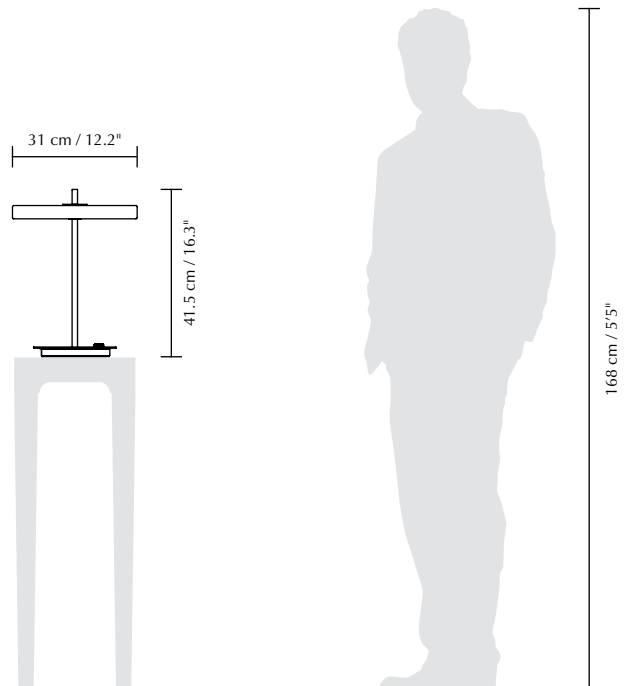

ADD MINIMALISM TO THE TABLE

Asteria table has a built-in LED panel with a diffuser ensuring a soft illumination in the room. The brass stem going through the table lamp as a vertical axis, reinforces a tight and sleek expression. Asteria table has a hidden USB-port, so you can charge your phone – even when the light is turned off. The lamp is ideal on the desk or as a bedside table lamp but will add elegance to every corner of the home.

Find more info on our website umage.com