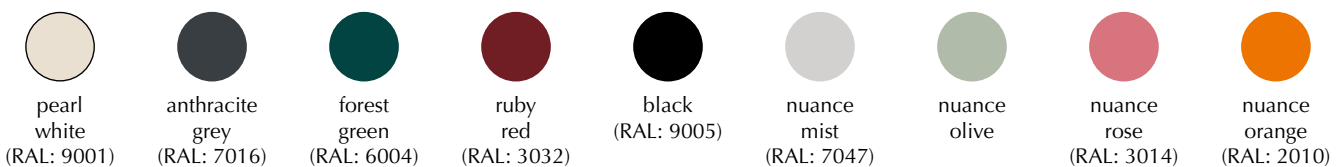

Colour variations