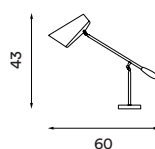

Birdy table

Birdy table black
– Item no. 600

Birdy table white
– Item no. 601

Birdy table grey
– Item no. 602

Birdy table Marsala
– Item no. 603

Birdy table all black
– Item no. 604

Design: Birger Dahl
Year: 1952
Type: Table lamp

Dimensions and light direction

Shade material: Aluminium
Shade, base and handle colours: White, grey, black or Marsala (shade inner colour is same as outer colour)
Body material: Steel
Body and joints colour: Metallic, brass (matt brass on Marsala version) or black
Wire: Black or white (white version only), 200 cm (with switch)
Bulb: E27, Max. 60 W
Voltage: 220V - 240V - 50Hz
Net weight: 1.9 kg