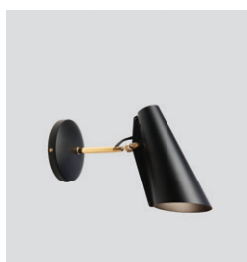

# Birdy wall

Birdy wall black  
– Item no. 610

Birdy wall white  
– Item no. 611

Birdy wall grey  
– Item no. 612

Birdy wall all black  
– Item no. 613

Birdy wall short black  
– Item no. 615

Birdy wall short white  
– Item no. 616

Birdy wall short grey  
– Item no. 617

Birdy wall short all black  
– Item no. 618

**Product type:** Wall lamp  
**Design:** Birger Dahl, 1952

**Shade material:** Aluminium  
**Shade and base colours:** White, grey or black  
(shade inner colour is same as outer colour)  
**Body material:** Steel  
**Body and joints colour:** Metallic, brass or black  
**Wire:** Black (grey or black versions only) or white  
(white version only), 200 cm (with switch)  
**Bulb:** E27, Max. 60 W  
**Voltage:** 220V - 240V - 50Hz  
**Net weight:** Birdy wall: 0.8 kg, Birdy wall short: 0.7 kg

## Dimensions and light direction:

Outer package: 2  
Recommended bulb: