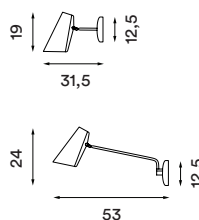

Birdy wall short grey  
– Item no. 617

Birdy wall short all black  
– Item no. 618

**Product type:** Wall lamp  
**Design:** Birger Dahl, 1952

**Shade material:** Aluminium  
**Shade and base colours:** White, grey or black  
(shade inner colour is same as outer colour)  
**Body material:** Steel  
**Body and joints colour:** Metallic, brass or black  
**Wire:** Black (grey or black versions only) or white  
(white version only), 200 cm (with switch)  
**Bulb:** E27, Max. 60 W  
**Voltage:** 220V - 240V - 50Hz  
**Net weight:** Birdy wall: 0.8 kg, Birdy wall short: 0.7 kg

## Dimensions and light direction:

Outer package: 2  
Recommended bulb: