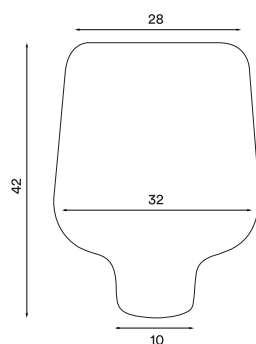

Say My Name table  
smoked grey matt – *Item no. 663*

Say My Name table  
white matt – *Item no. 669*

**Product type:** Pendant and table lamp  
**Design:** Morten & Jonas, 2015

**Shade material:** Mouth blown glass  
**Shade colour:** Smoked grey glossy, smoked grey matt or white matt  
**Base material:** Steel  
**Wire:** Black rubber (smoked grey version) or white rubber (white version), 300 cm (pendant) 200 cm with switch (table)  
**Bulb:** E27, Max. 60 W  
**Voltage:** 220V - 240V - 50Hz  
**Net weight:** 5.7 kg (pendant and table)

## Dimensions and light direction:

Order quantity: 1  
Recommended bulb: