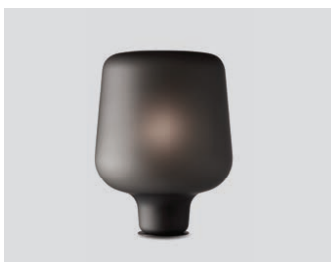

# Say My Name

Say My Name pendant  
smoked grey glossy – *Item no. 660*

Say My Name pendant  
smoked grey matt – *Item no. 661*

Say My Name pendant  
white matt – *Item no. 668*

Say My Name table  
smoked grey glossy – *Item no. 662*

Say My Name table  
smoked grey matt – *Item no. 663*

Say My Name table  
white matt – *Item no. 669*

**Product type:** Pendant and table lamp  
**Design:** Morten & Jonas, 2015

**Shade material:** Mouth blown glass  
**Shade colour:** Smoked grey glossy, smoked grey matt or white matt  
**Base material:** Steel  
**Wire:** Black rubber (smoked grey version) or white rubber (white version), 300 cm (pendant) 200 cm with switch (table)  
**Bulb:** E27, Max. 60 W  
**Voltage:** 220V - 240V - 50Hz  
**Net weight:** 5.7 kg (pendant and table)