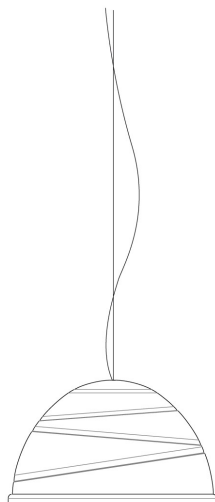

BABELE

code: **2040/65/SD**

DESIGN **MARC SADLER** 2005

HANGING LAMP FOR DIRECT LIGHT IN TURNED ALUMINIUM AND PAINTED EXTERNALLY WITH DIFFERENT SHADES OF MICACEOUS COLOR, GOLDEN INSIDE. SUSPENDED WITH STEEL CABLES, PRODUCED IN 3 DIAMETERS: Ø45, Ø65 AND Ø92 CM. DESIGNED BY MARC SADLER IN 2005 FOR MARTINELLI LUCE, THE SURFACE OF THE LAMP IS CHARACTERIZED BY CIRCULAR RIBS OF DIFFERENT DIAMETERS ARRANGED IN ALMOST PARALLEL PLANES TO DESCRIBE A PATH: THE PATH OF MAN TOWARDS THE INFINITE LIGHT AND TRUTH AS OPPOSED TO THE BORING LIFE. BABELE HAS A STRONG PERSONALITY, WHICH ATTRACTS ATTENTION, ABLE TO FILL THE SPACE.

TECHNICAL DRAWINGS

UTILIZATION: **INTERNAL**

TIPOLOGY: **HANGING**

COLOURS STRUCTURE:
DIFFUSER:

**MICACEOUS
MICACEOUS**

MATERIALS STRUCTURE:
DIFFUSER:

**ALUMINIUM
ALUMINIUM**

MEASURES WIDTH: -
HEIGHT: **37 cm**
LENGTH: -
DEPTH: -

DIAMETER: **65 cm**
HOLE DIAMETER: -
HOLE DEPTH: -

WEIGHT NET: **6**
GROSS: **8**

PACKAGING VOL.M³: **80X80X60**

NUMBER OF ITEMS: **1**

BULBS

LED 1X15W E27
FLUX: -
KELVIN: -
CLASS: A+
CRI: -
COLOR TOLERANCE: -
DURATION: -

DEVICE SPECIFICATIONS

TYPE OF EMISSION: **DIRECT**
POWER: **24 W**
FLOW LAMP: **1010 lm**
BEAM ANGLE: -
DEVICE EFFICIENCY: **42.1lm/W**
IMPACT RESISTANCE: -
GLOW WIRE TEST: -

POWER SUPPLY CABLE LENGTH: -
LENGTH OF HANGING CABLE: -
SUPPLY: -
POWER SUPPLY ASSEMBLY: -
TYPE OF DIMMING: -
VOLTAGE: **230 V**