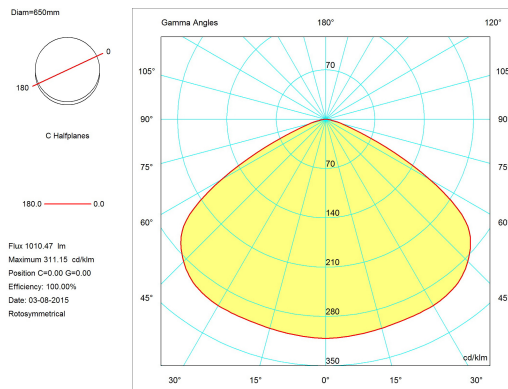

BABELE

code: **2040/65/SD**

DESIGN **MARC SADLER** 2005

HANGING LAMP FOR DIRECT LIGHT IN TURNED ALUMINIUM AND PAINTED EXTERNALLY WITH DIFFERENT SHADES OF MICACEOUS COLOR, GOLDEN INSIDE. SUSPENDED WITH STEEL CABLES, PRODUCED IN 3 DIAMETERS: Ø45, Ø65 AND Ø92 CM. DESIGNED BY MARC SADLER IN 2005 FOR MARTINELLI LUCE, THE SURFACE OF THE LAMP IS CHARACTERIZED BY CIRCULAR RIBS OF DIFFERENT DIAMETERS ARRANGED IN ALMOST PARALLEL PLANES TO DESCRIBE A PATH: THE PATH OF MAN TOWARDS THE INFINITE LIGHT AND TRUTH AS OPPOSED TO THE BORING LIFE. BABELE HAS A STRONG PERSONALITY, WHICH ATTRACTS ATTENTION, ABLE TO FILL THE SPACE.

TECHNICAL DRAWINGS

UTILIZATION: **INTERNAL**

TIPOLOGY: **HANGING**

COLOURS STRUCTURE:
DIFFUSER:

**MICACEOUS
MICACEOUS**

MATERIALS STRUCTURE:
DIFFUSER:

**ALUMINIUM
ALUMINIUM**

MEASURES WIDTH: -
HEIGHT: **37 cm**
LENGTH: -
DEPTH: -

DIAMETER: **65 cm**
HOLE DIAMETER: -
HOLE DEPTH: -

WEIGHT NET: **6**
GROSS: **8**

PACKAGING VOL.M³: **80X80X60**

NUMBER OF ITEMS: **1**

BULBS

LED 1X15W E27
FLUX: -
KELVIN: -
CLASS: A+
CRI: -
COLOR TOLERANCE: -
DURATION: -

DEVICE SPECIFICATIONS

TYPE OF EMISSION: **DIRECT**
POWER: **24 W**
FLOW LAMP: **1010 lm**
BEAM ANGLE: -
DEVICE EFFICIENCY: **42.1lm/W**
IMPACT RESISTANCE: -
GLOW WIRE TEST: -

POWER SUPPLY CABLE LENGTH: -
LENGTH OF HANGING CABLE: -
SUPPLY: -
POWER SUPPLY ASSEMBLY: -
TYPE OF DIMMING: -
VOLTAGE: **230 V**