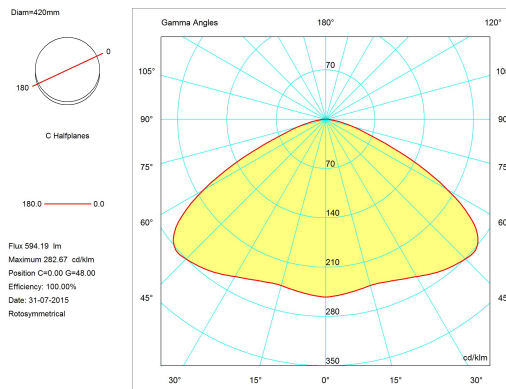

BABELE

code: **2040/J**

DESIGN **MARC SADLER** 2005

HANGING LAMP FOR DIRECT LIGHT IN TURNED ALUMINIUM AND PAINTED EXTERNALLY WITH DIFFERENT SHADES OF MICACEOUS COLOR, GOLDEN INSIDE. SUSPENDED WITH STEEL CABLES, PRODUCED IN 3 DIAMETERS: Ø45, Ø65 AND Ø92 CM. DESIGNED BY MARC SADLER IN 2005 FOR MARTINELLI LUCE, THE SURFACE OF THE LAMP IS CHARACTERIZED BY CIRCULAR RIBS OF DIFFERENT DIAMETERS ARRANGED IN ALMOST PARALLEL PLANES TO DESCRIBE A PATH: THE PATH OF MAN TOWARDS THE INFINITE LIGHT AND TRUTH AS OPPOSED TO THE BORING LIFE. BABELE HAS A STRONG PERSONALITY, WHICH ATTRACTS ATTENTION, ABLE TO FILL THE SPACE.

TECHNICAL DRAWINGS

UTILIZATION: **INTERNAL**

TPOLOGY: **HANGING**

COLOURS STRUCTURE:
DIFFUSER:

MICACEOUS
MICACEOUS

MATERIALS STRUCTURE:
DIFFUSER:

ALUMINIUM
ALUMINIUM

MEASURES WIDTH: -
HEIGHT: **26 cm**
LENGTH: -
DEPTH: -

DIAMETER: **45 cm**
HOLE DIAMETER: -
HOLE DEPTH: -

WEIGHT NET: **2,5**
GROSS: **4**

PACKAGING VOL.M³: **43X43X43**

NUMBER OF ITEMS: **1**

BULBS

LED 1X15W E27
FLUX: -
KELVIN: -
CLASS: A+
CRI: -
COLOR TOLERANCE: -
DURATION: -

DEVICE SPECIFICATIONS

TYPE OF EMISSION: **DIRECT**
POWER: **16 W**
FLOW LAMP: **594 lm**
BEAM ANGLE: -
DEVICE EFFICIENCY: **37.1lm/W**
IMPACT RESISTANCE: -
GLOW WIRE TEST: -

POWER SUPPLY CABLE LENGTH: -
LENGTH OF HANGING CABLE: -
SUPPLY: -
POWER SUPPLY ASSEMBLY: -
TYPE OF DIMMING: -
VOLTAGE: **230 V**