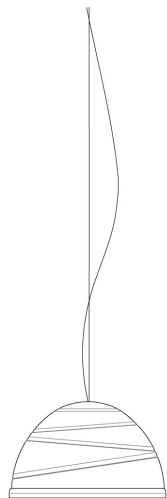

BABELE

code: **2040/J**

DESIGN **MARC SADLER** 2005

HANGING LAMP FOR DIRECT LIGHT IN TURNED ALUMINIUM AND PAINTED EXTERNALLY WITH DIFFERENT SHADES OF MICACEOUS COLOR, GOLDEN INSIDE. SUSPENDED WITH STEEL CABLES, PRODUCED IN 3 DIAMETERS: Ø45, Ø65 AND Ø92 CM. DESIGNED BY MARC SADLER IN 2005 FOR MARTINELLI LUCE, THE SURFACE OF THE LAMP IS CHARACTERIZED BY CIRCULAR RIBS OF DIFFERENT DIAMETERS ARRANGED IN ALMOST PARALLEL PLANES TO DESCRIBE A PATH: THE PATH OF MAN TOWARDS THE INFINITE LIGHT AND TRUTH AS OPPOSED TO THE BORING LIFE. BABELE HAS A STRONG PERSONALITY, WHICH ATTRACTS ATTENTION, ABLE TO FILL THE SPACE.

TECHNICAL DRAWINGS

UTILIZATION: **INTERNAL**

TPOLOGY: **HANGING**

COLOURS STRUCTURE:
DIFFUSER:

MICACEOUS
MICACEOUS

MATERIALS STRUCTURE:
DIFFUSER:

ALUMINIUM
ALUMINIUM

MEASURES WIDTH: -
HEIGHT: **26 cm**
LENGTH: -
DEPTH: -

DIAMETER: **45 cm**
HOLE DIAMETER: -
HOLE DEPTH: -

WEIGHT NET: **2,5**
GROSS: **4**

PACKAGING VOL.M³: **43X43X43**

NUMBER OF ITEMS: **1**

BULBS

LED 1X15W E27
FLUX: -
KELVIN: -
CLASS: A+
CRI: -
COLOR TOLERANCE: -
DURATION: -

DEVICE SPECIFICATIONS

TYPE OF EMISSION: **DIRECT**
POWER: **16 W**
FLOW LAMP: **594 lm**
BEAM ANGLE: -
DEVICE EFFICIENCY: **37.1lm/W**
IMPACT RESISTANCE: -
GLOW WIRE TEST: -

POWER SUPPLY CABLE LENGTH: -
LENGTH OF HANGING CABLE: -
SUPPLY: -
POWER SUPPLY ASSEMBLY: -
TYPE OF DIMMING: -
VOLTAGE: **230 V**