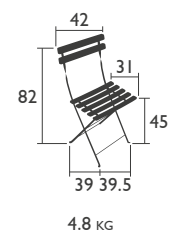

*Very High Protection treatment recommended for Contract use

Our COLLECTIONS