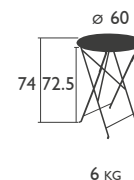

## RECTANGULAR TABLES - dining height

6034 - TABLE 37 X 57 CM

Steel frame  
Sheet steel table top

**NEW** Product improvement: new one-piece pads for improved hold and easier fitting

6.5 KG

0243 - TABLE 77 X 57 CM

**NEW** Product improvement: new one-piece pads for improved hold and easier fitting

10 KG

0240 - TABLE 117 X 77 CM

Parasol hole Ø 41 mm  
Steel frame  
Sheet steel table top

**NEW** Product improvement: new one-piece pads for improved hold and easier fitting

## ROUND TABLES - dining height

0245 - TABLE Ø 60 CM

Steel frame  
Sheet steel table top

**NEW** Product improvement: new one-piece pads for improved hold and easier fitting

6 KG

0233 - TABLE Ø 77 CM

Parasol hole Ø 41 mm  
Steel frame  
Sheet steel table top

**NEW** Product improvement: new one-piece pads for improved hold and easier fitting

10 KG

0235 - TABLE Ø 96 CM

Parasol hole Ø 41 mm  
Steel frame  
Sheet steel table top

**NEW** Product improvement: new one-piece pads for improved hold and easier fitting