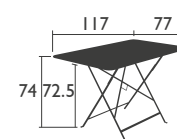

## RECTANGULAR TABLES - dining height

6034 - TABLE 37 X 57 CM

Steel frame  
Sheet steel table top

**NEW** Product improvement: new one-piece pads for improved hold and easier fitting

6.5 KG

0243 - TABLE 77 X 57 CM

Parasol hole Ø 41 mm  
Steel frame  
Sheet steel table top

**NEW** Product improvement: new one-piece pads for improved hold and easier fitting

8.5 KG

0239 - TABLE 97 X 57 CM

Parasol hole Ø 41 mm  
Steel frame  
Sheet steel table top

**NEW** Product improvement: new one-piece pads for improved hold and easier fitting

10 KG

0240 - TABLE 117 X 77 CM

Parasol hole Ø 41 mm  
Steel frame  
Sheet steel table top

**NEW** Product improvement: new one-piece pads for improved hold and easier fitting