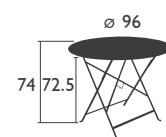

## ROUND TABLES - dining height

0245 - TABLE Ø 60 CM

Steel frame  
Sheet steel table top

**NEW** Product improvement: new one-piece pads for improved hold and easier fitting

6 KG

0233 - TABLE Ø 77 CM

Parasol hole Ø 41 mm  
Steel frame  
Sheet steel table top

**NEW** Product improvement: new one-piece pads for improved hold and easier fitting

10 KG

0235 - TABLE Ø 96 CM

Parasol hole Ø 41 mm  
Steel frame  
Sheet steel table top

**NEW** Product improvement: new one-piece pads for improved hold and easier fitting