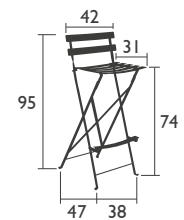

5113 - STOOL

Steel frame
Curved slats made from galvanised steel
Plastic clips for slow, safe folding and unfolding
One-piece cross-beams.