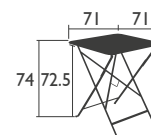

## SQUARE TABLES - dining height

6042 - TABLE 57 X 57 CM

Steel frame  
Sheet steel table top

**NEW** Product improvement: new one-piece pads for improved hold and easier fitting.

8 KG

0244 - TABLE 71 X 71 CM

Parasol hole Ø 41 mm  
Steel frame  
Sheet steel table top

**NEW** Product improvement: new one-piece pads for improved hold and easier fitting.

10 KG