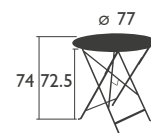

## ROUND TABLES - dining height

0245 - TABLE Ø 60 CM

Steel frame  
Sheet steel table top

**NEW** Product improvement: new one-piece pads for improved hold and easier fitting

6 KG

0233 - TABLE Ø 77 CM

Parasol hole Ø 41 mm  
Steel frame  
Sheet steel table top

**NEW** Product improvement: new one-piece pads for improved hold and easier fitting

10 KG

0235 - TABLE Ø 96 CM

Parasol hole Ø 41 mm  
Steel frame  
Sheet steel table top

**NEW** Product improvement: new one-piece pads for improved hold and easier fitting