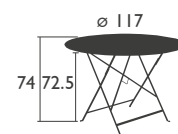

## ROUND TABLES - dining height

0245 - TABLE Ø 60 CM

Steel frame  
Sheet steel table top

**NEW** Product improvement: new one-piece pads for improved hold and easier fitting

6 KG

0233 - TABLE Ø 77 CM

Parasol hole Ø 41 mm  
Steel frame  
Sheet steel table top

**NEW** Product improvement: new one-piece pads for improved hold and easier fitting

10 KG

0235 - TABLE Ø 96 CM

Parasol hole Ø 41 mm  
Steel frame  
Sheet steel table top

**NEW** Product improvement: new one-piece pads for improved hold and easier fitting

12 KG

0237 - TABLE Ø 117 CM

Parasol hole Ø 41 mm  
Steel frame  
Sheet steel table top

**NEW** Product improvement: new one-piece pads for improved hold and easier fitting

16.5 KG