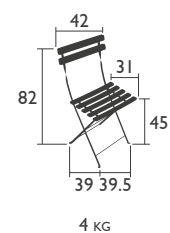

0101 - METAL CHAIR

Steel frame
Curved slats made from galvanised steel
Plastic clips for slow, safe folding and unfolding
Electro-galvanized one-piece steel cross-beams

Accessories: Basics Bistro p. 133 & Color Mix p. 137

NEW Product improvement: new one-piece pads for improved hold and easier fitting