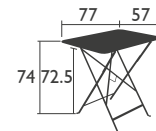

## RECTANGULAR TABLES - dining height

6034 - TABLE 37 X 57 CM

Steel frame  
Sheet steel table top

**NEW** Product improvement: new one-piece pads for improved hold and easier fitting

6.5 KG

0243 - TABLE 77 X 57 CM

Parasol hole Ø 41 mm  
Steel frame  
Sheet steel table top

**NEW** Product improvement: new one-piece pads for improved hold and easier fitting

8.5 KG

0239 - TABLE 97 X 57 CM

Parasol hole Ø 41 mm  
Steel frame  
Sheet steel table top