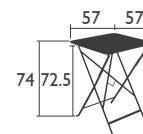

### 0270 - BALCONY TABLE 57 X 77 CM

Steel frame  
Fold-away sheet steel table top  
Adjustable stainless steel attachment system, can be attached to a balustrade or against a wall

14 KG

# BISTRO (continued)

2-8 PEOPLE, 10 STANDARD TABLE FORMATS THAT CAN BE COMBINED

## SQUARE TABLES - dining height

6042 - TABLE 57 X 57 CM

Steel frame  
Sheet steel table top

**NEW** Product improvement: new one-piece pads for improved hold and easier fitting.

8 KG

0244 - TABLE 71 X 71 CM