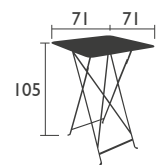

BISTRO (continued)

CHAISE LONGUE (designed by Patrice Hardy)

1601 - CHAISE LONGUE

Steel frame
Curved slats
Adjustable backrest (3 positions)

Accessories: Basics Bistro cushion p. 133

14.5 KG

HIGH seat

5113 - STOOL

Steel frame
Curved slats made from galvanised steel
Plastic clips for slow, safe folding and unfolding
One-piece cross-beams.

Accessories: Basics Bistro p. 133

NEW Product improvement: new one-piece pads for improved hold and easier fitting.

7.5 KG

HIGH table

0250 - HIGH TABLE 71 X 71 CM

Steel frame
Sheet steel table top

NEW Product improvement: new one-piece pads for improved hold and easier fitting.

10.8 KG

BALCONY TABLE (designed by Studio Fermob)

0270 - BALCONY TABLE 57 X 77 CM

Steel frame
Fold-away sheet steel table top
Adjustable stainless steel attachment system, can be attached to a balustrade or against a wall

14 KG