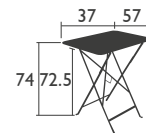

## SQUARE TABLES - dining height

6042 - TABLE 57 X 57 CM

Steel frame  
Sheet steel table top

**NEW** Product improvement: new one-piece pads for improved hold and easier fitting.

8 KG

0244 - TABLE 71 X 71 CM

Parasol hole Ø 41 mm  
Steel frame  
Sheet steel table top

**NEW** Product improvement: new one-piece pads for improved hold and easier fitting.

10 KG

## RECTANGULAR TABLES - dining height

6034 - TABLE 37 X 57 CM

Steel frame  
Sheet steel table top

**NEW** Product improvement: new one-piece pads for improved hold and easier fitting

6.5 KG

0243 - TABLE 77 X 57 CM