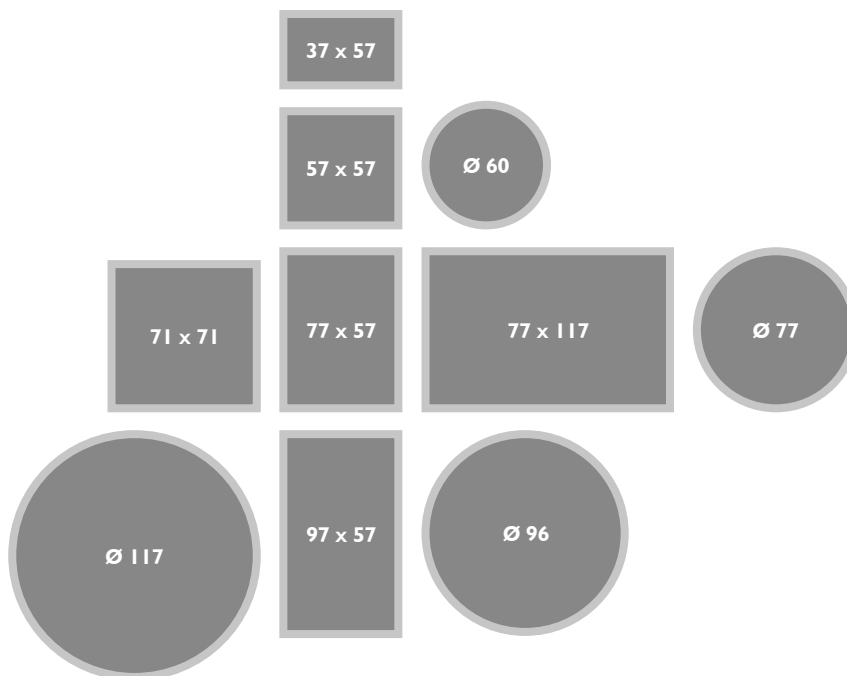

### 0270 - BALCONY TABLE 57 X 77 CM

Steel frame  
Fold-away sheet steel table top  
Adjustable stainless steel attachment system, can be attached to a balustrade or against a wall

14 KG

# BISTRO (continued)

2-8 PEOPLE, 10 STANDARD TABLE FORMATS THAT CAN BE COMBINED