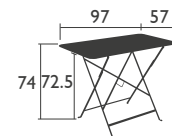

## RECTANGULAR TABLES - dining height

6034 - TABLE 37 X 57 CM

Steel frame  
Sheet steel table top

**NEW** Product improvement: new one-piece pads for improved hold and easier fitting

6.5 KG

0243 - TABLE 77 X 57 CM

Parasol hole Ø 41 mm  
Steel frame  
Sheet steel table top

**NEW** Product improvement: new one-piece pads for improved hold and easier fitting

8.5 KG

0239 - TABLE 97 X 57 CM

Parasol hole Ø 41 mm  
Steel frame  
Sheet steel table top

**NEW** Product improvement: new one-piece pads for improved hold and easier fitting

10 KG

0240 - TABLE 117 X 77 CM

Parasol hole Ø 41 mm  
Steel frame  
Sheet steel table top

**NEW** Product improvement: new one-piece pads for improved hold and easier fitting