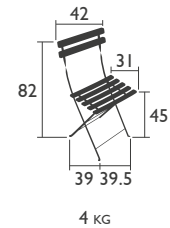

6301 - DURAFロン® CHAIR

Steel frame
High-quality Duraflon® resin curved slats
Plastic clips for slow, safe folding and unfolding
Electro-galvanized one-piece steel cross-beams
Available colours:

- 01 Cotton White
- 02 Cedar Green

Accessories: Basics Bistro p. 133 & Color Mix p. 137

NEW Product improvement: new one-piece pads for improved hold and easier fitting