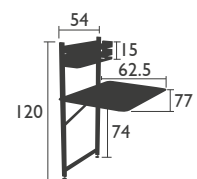

0270 - BALCONY TABLE 57 X 77 CM

Steel frame
Fold-away sheet steel table top
Adjustable stainless steel attachment system, can be attached to a balustrade or against a wall