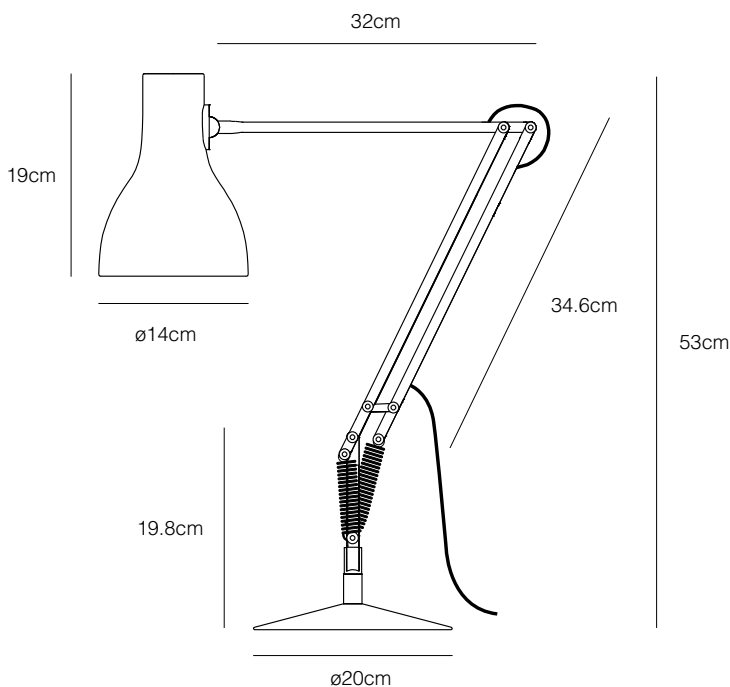

Materials

- Matt paint or brushed aluminium finish
- Aluminium shade
- Aluminium arms
- Chrome plated fittings
- Cast iron base with aluminium cover
- IP20 rating
- Anglepoise® constant tension spring technology

Dimensions

- Shade diameter: 14cm
- Shade height: 19cm
- Max reach: 66cm (from base to shade)
- Base diameter: 20cm
- Cable length: 200cm
- Lamp Packaging (L x W x H): 31cm x 17cm x 44cm
- Lamp Packaged Weight: 3.65kg

Electrical

- Voltage 220/240V, 50/60Hz
- Class II - Double insulated
- Note: Bulb weight critical for balance. Approximate bulb weight 25-60g
- Integrated shade switch
- Plug: 2-pin Europlug to CEE 7/16
- E27 lamp holder
- Maximum permitted bulb: 20W CFL / 10W LED E27
- Supplied with compatible 6W LED E27 bulb
 - Luminous Intensity: 470lm
 - Life: 15,000 Hours
 - Non-dimmable
 - Colour Temperature: 2700K
 - CRI (Ra): 80

Materials

- Desk Clamp
 - Painted or brushed aluminium body
 - Plated steel fittings
 - Packaging (L x W x H): 15cm x 5.5cm x 10cm
 - Packaged Weight: 0.49kg
- Desk Insert
 - Steel and aluminium construction
 - Packaging (L x W x H): 6.5cm x 3.5cm x 6.5cm
 - Packaged Weight: 0.12kg
- Wall Bracket
 - Die cast aluminium body
 - Plated steel back plate
 - Packaging (L x W x H): 10cm x 6cm x 10cm
 - Packaged Weight: 0.12kg
- Floor Pole
 - Cast iron base with aluminium cover
 - Steel or aluminium pole
 - Packaging (L x W x H): 44.5cm x 30cm x 9.5cm
 - Packaged Weight: 4.2kg