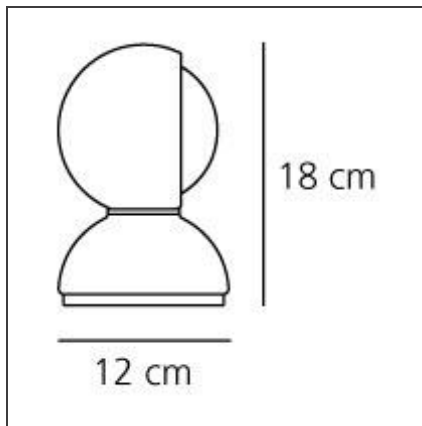

Eclisse, weiß

 IP20     

TECHNISCHE ZEICHNUNGEN

DESIGN

Vico Magistretti

BESCHREIBUNG

Eclisse, designed by Vico Magistretti in 1965, won the Compasso d'Oro Award in 1967 and become ambassador of Italian design worldwide. Eclisse is an avant-garde balance between form and function, design and utility. The concept's foundation lies in its functionality of adjusting the intensity of light through its rotating inner shade that "eclipses" the light source. In fact, with a fixed outer shell and a moveable inner shell the lamp can provide direct or diffuse light. A table lamp, it can also be wall mounted. Painted metal body available in white, red or orange with an on/off switch. Eclisse in part of the permanent collection of the most important design Museums, amongst many the MoMa in New York and the Triennale Design Museum in Milan.

FUNKTIONEN

Artikelnummer:	0028010A	Material:	steel, technopolymer
Farbe:	weiß	Serie:	Design, Modern
Installation:	Tischleuchte		Classic
Anwendungsbereich:	Innenbeleuchtung	Einsatzbereich:	Residential
		Lichtverteilung:	Diffuse Und Direkte

DIMENSION

Höhe:	cm 18	Widerstand:	N/D
Durchmesser Fuß:	cm 12	Glühdrahttest:	850

OHNE LEUCHTMITTEL

Kategorie:	HALO	Class:	A
Anzahl:	1		
Watt:	25W		
Sockel:	E14		

LUMINAIRE

Watt:	25W	Lichtstrom (lm):	170lm
Spannung (V):	220V-240V	CCT:	2800K