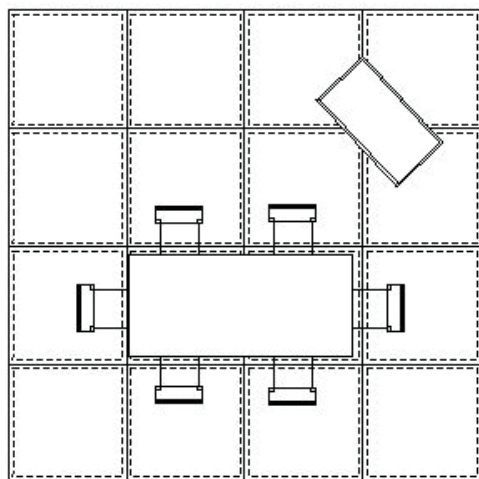

LIVING 3

Description	Colour	Code	Quantity	Net Price vat excluded	Total	
TABLE FOUR	WHITE ALUMINIUM	4522/80	1	-	-	
LA MARIE	CRYSTAL	4850/B4	2	-	-	
TRAYS TROLLEY	WHITE	4416/03	1	-	-	
GARGANTUA	CRYSTAL	8873/B4	1	-	-	
LA MARIE	CRYSTAL	4850/B4	4	-	-	free item
TABLE FOUR			1			at your own choice
TABLE FOUR			1			at your own choice

The promotion is valid provided that all items listed are purchased plus two extra tables at your own choice.