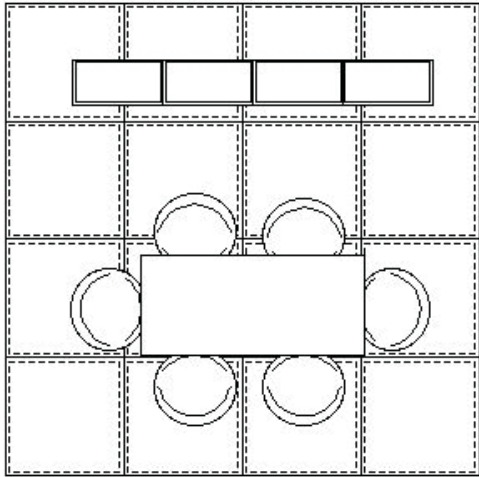

OFFICE 1

Description	Colour	Code	Quantity	Net Price vat excluded	Total	
TABLE FOUR	WHITE	4523/82	1	-	-	
ONE WITH FEET	RED	3421/90	4	-	-	
ONE	RED	3400/90	4	-	-	
ERO/S/	RED	4835/E7	2	-	-	
ERO/S/	RED	4835/E7	2	-	-	free item
TABLE FOUR			1			at your own choice
TABLE FOUR			1			at your own choice

The promotion is valid provided that all items listed are purchased plus two extra tables at your own choice.