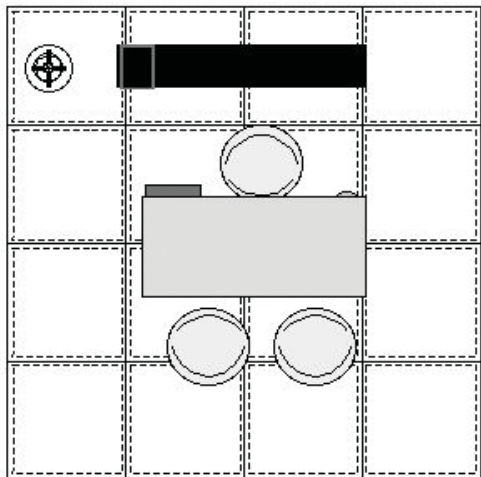

OFFICE 2

Description	Colour	Code	Quantity	Net Price vat excluded	Total	
TABLE FOUR	ALUMINIUM	4527/88	1	-	-	
ERO/S/	ALUMINIUM	4839/E8	1	-	-	
ERO/S	ALUMINIUM	4835/E8	2	-	-	
POLVARA	BLACK			-	-	
WASTE PAPER	FUME'	7671/05	1	-	-	free item
HANGER	BLACK	8170/09	1	-	-	free item
CLINO	BLACK	8145/03	1	-	-	free item
MOBIL	FUME'	2010/L8	1	-	-	free item
TABLE FOUR			1			at your own choice
TABLE FOUR			1			at your own choice

The promotion is valid provided that all items listed are purchased plus two extra tables at your own choice.