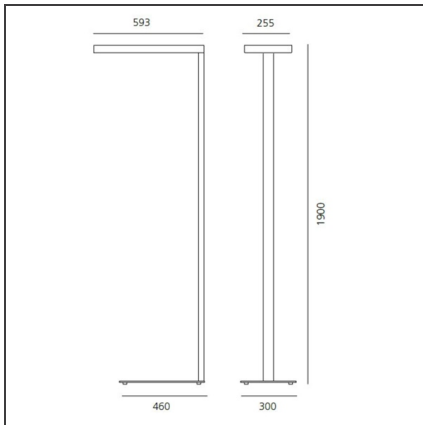

Chocolate Stehleuchte - Eco Comfort 3000K undimmable - Mokka

 IP20 

DESIGN

a.g Licht

BESCHREIBUNG

Chocolate Floor Led sets new standards in the lighting and living at the workplace, and features unique characteristics in terms of ergonomics, efficiency and lighting comfort. With the innovative optics technology, the direct light is directed and focused onto the specific visual task, for single desk (800 x 1600 mm) or double desk workstation (1600 x 1600 mm). It provides maximum efficiency thanks to a large direct component (48%, 2-desk version). 2 light management options: Dimmable (double-switch circuit), Interactive-Dali System with movement detector and daylight sensor, providing auto-regulation of the light intensity depending on the light level in the environment, and people presence.

TECHNISCHE ZEICHNUNGEN

FUNKTIONEN

Artikelnummer:	M0366W10	Material:	Aluminium und Stahl
Farbe:	Mokka	Serie:	Indoor
Installation:	Stehleuchte	Einsatzbereich:	Büros
Anwendungsbereich:	Innenbeleuchtung	Lichtverteilung:	direkt/indirekt

DIMENSION

Länge:	cm 59,3
Breite:	cm 25,5
Höhe:	cm 190
Gewicht:	kg 14

INKLUSIVE LEUCHTMITTEL

Kategorie:	LED	Farbtemperatur(K):	3000K
Anzahl:	1		
Watt:	77W		
Typ:	0		
Class:	A		

LUMINAIRE

Power Supply:	Elektronisch Dimmbar Integriert	Lichtstrom (lm):	7520lm
Watt:	77W	CCT:	3000K
		CRI:	80