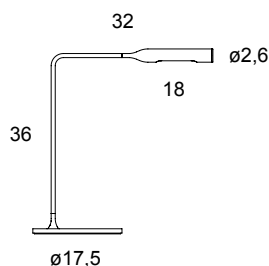

Flo Bedside

Foster + Partners, 2011

LED light for bedside, in varnish coated aluminium and steel. Its head rotates by 300° for direct lighting, the arm pivots on base by 120°.

3W-LED which you can switch on with one click for full light intensity, with two clicks for half light intensity.

The maximum energy absorption is 5W.

TECHNICAL DATAS	Product Name (code)	Flo Bedside (cod. 950)
	Certificates	
	Norms	EN 60-598-1 (CEI 34-21)
	Light sources	1 x 3W-LED [3000K • 250lm]
	Available	230V (Europe) - 120V (USA - Japan) - 240V (UK) <i>(fittings come with appropriate plug feeder)</i>
	Insulation Class	III
	Protection Class	IP20
	Packaging	0,013m³ - 2,35Kg