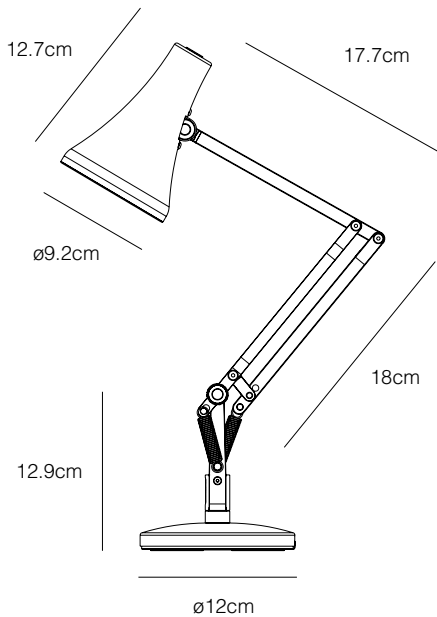

90 Mini Mini Desk Lamp

90 Mini Mini Collection | Technical Sheet

ANGLEPOISE®

Launched In 2018 | Designed by Anglepoise®

Product

Desk Lamp - Steel Blue & Grey
Desk Lamp - Carbon Black
Desk Lamp - Warm Silver & Blush

Description

Offspring of the ever-popular 1970's Model 90, the new 90 Mini Mini lamp has all the versatility and personality of an Anglepoise® wrapped up in its tiny form. At half the size of a standard desk lamp it fits just about anywhere you can think of: in your home, at your student digs, or right beside you as you work, relax or play.

Materials

- Anodised brushed aluminium finish
- Aluminium shade and arms
- Chrome plated and polycarbonate fittings
- Cast iron base with aluminium cover
- IP20 rating
- Anglepoise® constant tension spring technology

Dimensions

- Shade diameter: 9.2cm
- Shade height: 12.6cm
- Max reach: 52cm (from base to shade)
- Base diameter: 12cm
- Cable length: 150cm
- Lamp Packaging (L x W x H): 13.5cm x 14.5cm x 22.5cm
- Lamp Packaged Weight: 1.35kg