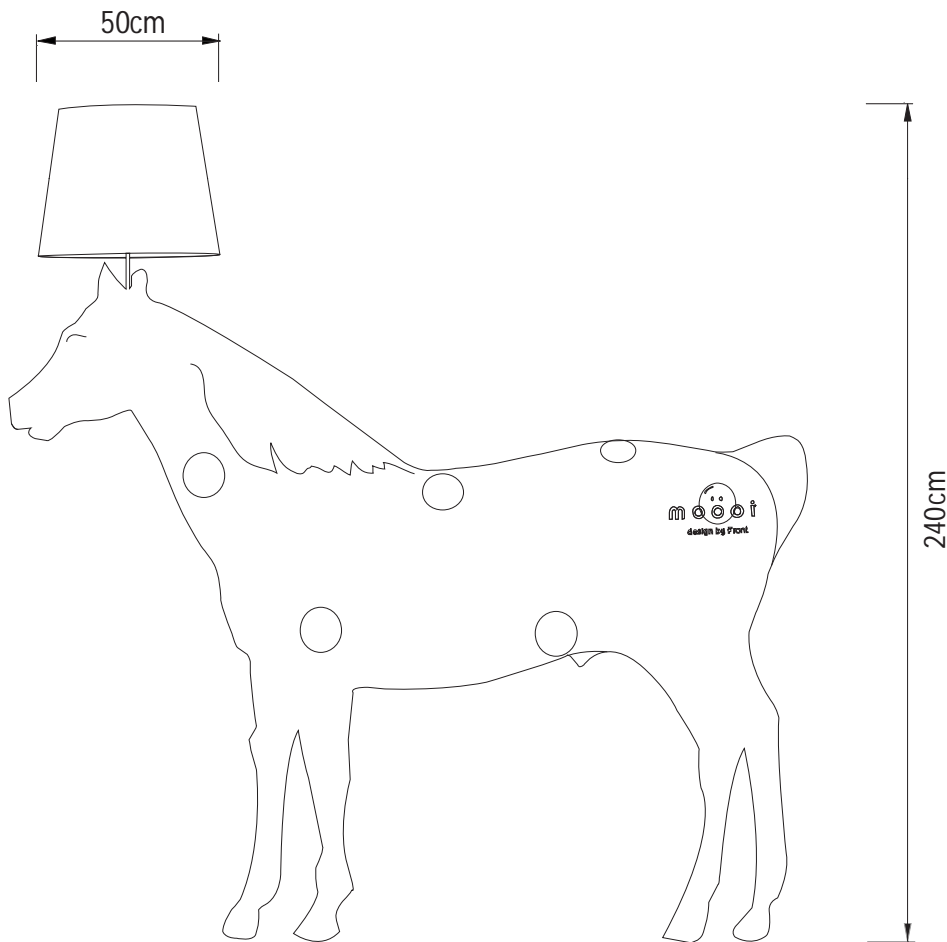

m o o o i®

Main dimensions

Technical

E27x1
MAX 100w