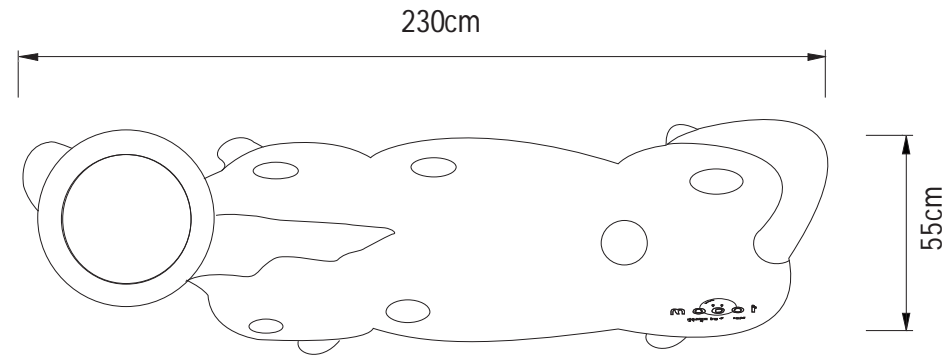

Detailing

Also available in a limited edition Silver

Colour

Black

Silver

m o o o i[®]

Main dimensions

Technical

E27x1
MAX 100w

Packaging

Shade
H-55cm
W-38cm
D-38cm

Horse
H-210cm
W-90cm
D-230cm

1-Colli
1.3-Net
2-Gross

1-Colli
110-Net
124-Gross

Photography

Photography by Inga Powilleit