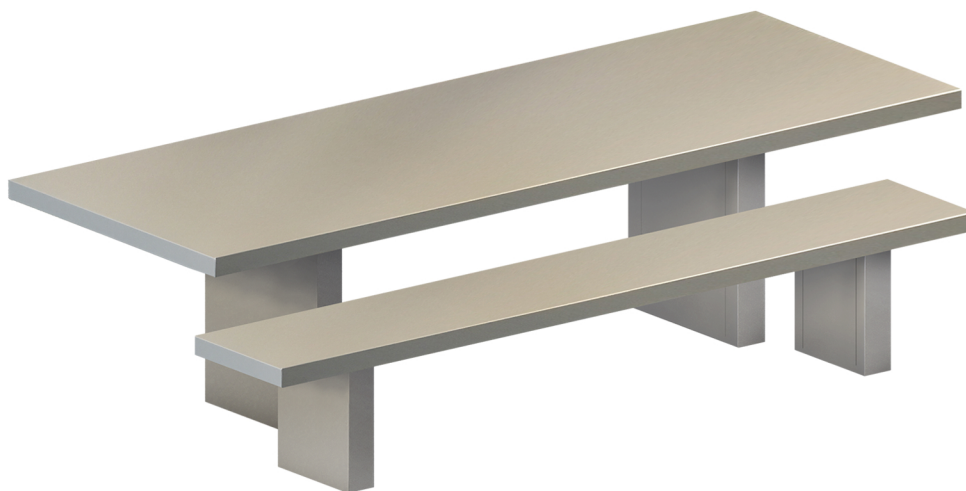

TOMMASO OUTDOOR

Designer : Doriana & Massimiliano Fuksas

Frame/top : Concrete grey colour epoxy painted

Table : 180 x 90 x H 73 cm / 230 x 90 x H 73 cm

Bench : 160 x 42 x H 45 cm / 210 x 42 x H 45 cm

For indoor/outdoor

Frame and top finish

Concrete
grey colour