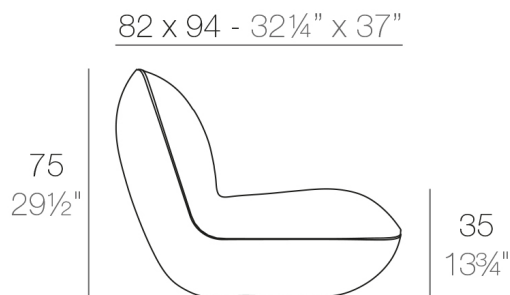

Weight

16 Kg

PILLOW Butaca
PILLOW Lounge Chair

Finishes

BASIC

Ref. 55001

Matt Polyethylene

LACQUERED