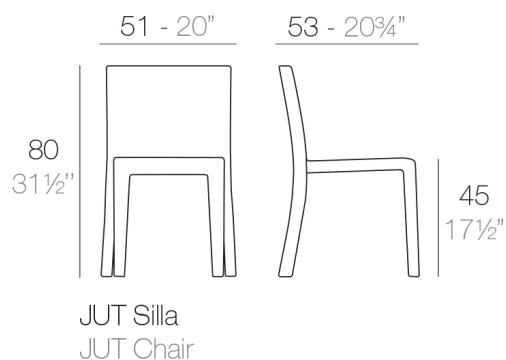

Weight

6 Kg

Includes

CREVIN Indoor/outdoor Natural look fabric. Easy to clean. Optional

NAUTIC Indoor/outdoor Vinyl fabric By default

SILVERTEX Indoor/outdoor Vinyl fabric liner Optional

Finishes

BASIC