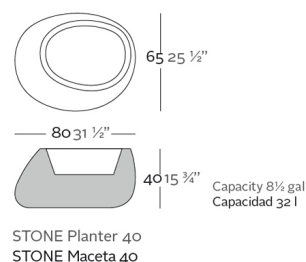

View online: <https://www.vondom.com/products/55008A>

Features

Description

Pot made of polyethylene resin by rotational moulding. 100% Recyclable. Item suitable for indoor and outdoor use. Available in different finishes.

Weight

8 Kg

Finishes

SELF-WATERING

Ref. 55008R

Self-watering system included in all planters except those with basic finish

BASIC

Ref. 55008A