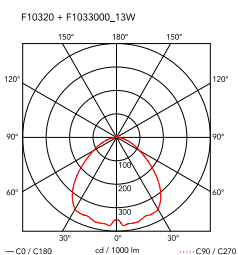

Mounting	Table
Environment	Indoor
Finish	White, Copper, Chrome, Matt chrome
Weight	2,0 Kg
Light sources available	1 x EDGE LIGHTING 13W 811lm 2700K CRI90 [i] DIMMER
Emergency	Without
Voltage	100-240/24V
Power	13W
Battery	No
Supply included	No

Colors	 F1032009 - White F1032046 - Matt chrome F1032057 - Chrome F1032015 - Copper

Certificate