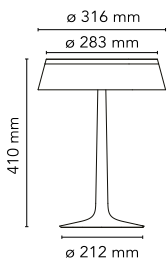

Mounting	Table
Environment	Indoor
Finish	White, Copper, Chrome, Matt chrome
Weight	2,0 Kg
Light sources available	1 x EDGE LIGHTING 13W 811lm 2700K CRI90 [i] DIMMER
Emergency	Without
Voltage	100-240/24V
Power	13W
Battery	No
Supply included	No

Colors	 F1032009 - White F1032046 - Matt chrome F1032057 - Chrome F1032015 - Copper

Certificate