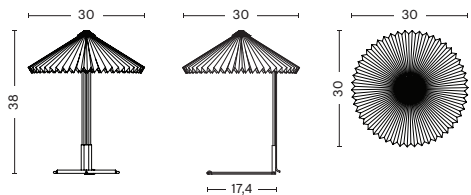

MATIN

DESIGN BY INGA SEMPÉ

HAY

- MATIN -

MATIN

The Matin table lamp offers a contemporary yet poetic design, with a construction that combines visual delicacy with physical robustness. It consists of a steel wire bent frame finished in polished brass with matt black hardware, and is paired with a pleated cotton shade in a variety of vibrant colours. The light source is an integrated LED, offering a diffused downlight which is accompanied by a digital in-line dimmer control to adjust the output of light if required.

GREEN

YELLOW

LIGHTSOURCE

LED integrated

- MATIN -

DIMENSIONS

MATIN SMALL
W30 x D30 x 38 cm

MATIN LARGE
W38 x D38 x 52 cm