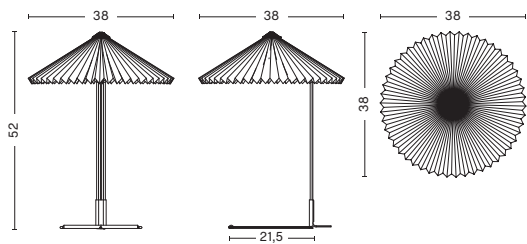

MATIN

DESIGN BY INGA SEMPÉ

HAY

- MATIN -

MATIN

The Matin table lamp offers a contemporary yet poetic design, with a construction that combines visual delicacy with physical robustness. It consists of a steel wire bent frame finished in polished brass with matt black hardware, and is paired with a pleated cotton shade in a variety of vibrant colours. The light source is an integrated LED, offering a diffused downlight which is accompanied by a digital in-line dimmer control to adjust the output of light if required.

GREEN

YELLOW

LIGHTSOURCE

LED integrated

- MATIN -

DIMENSIONS

MATIN SMALL
W30 x D30 x 38 cm

MATIN LARGE
W38 x D38 x 52 cm