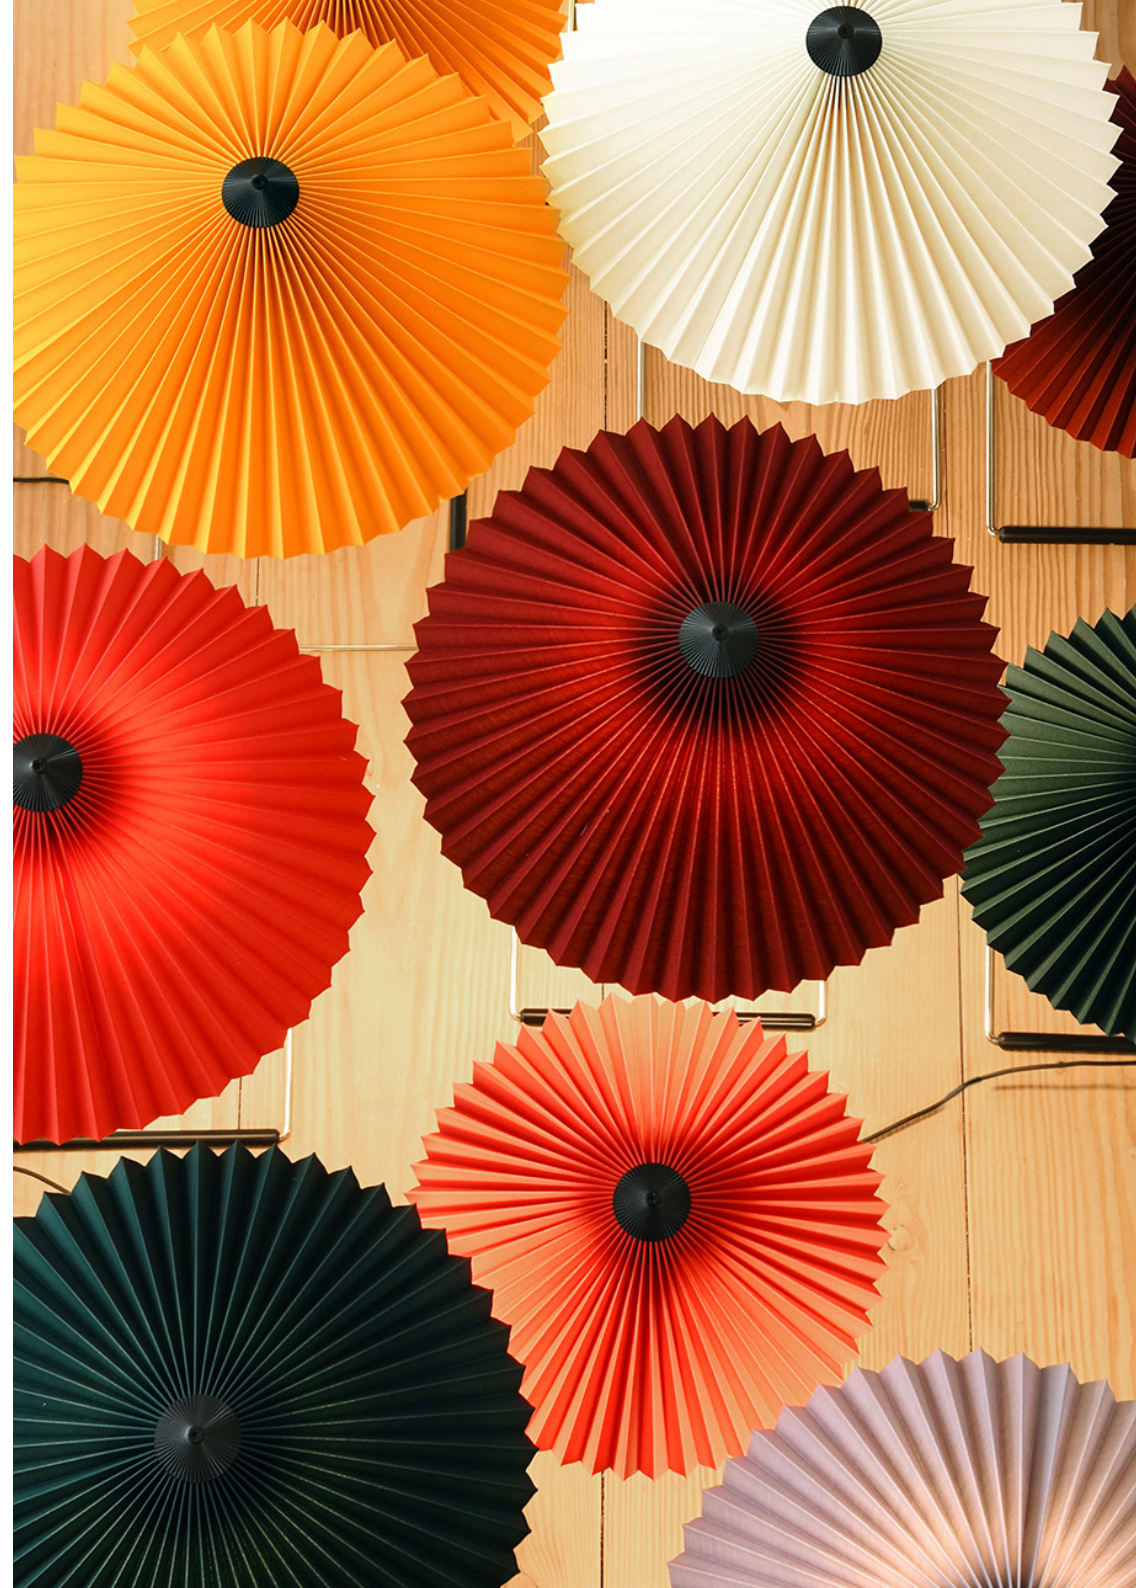

A photograph of six table lamps with pleated shades in various colors (purple, yellow, red, orange, green) arranged on a white windowsill. The lamps have thin black stems and square bases. The window behind them shows a view of buildings and trees. The text 'MATIN' is overlaid in the center, and 'DESIGN BY INGA SEMPÉ' is below it. At the bottom, the 'HAY' logo is visible on a white cabinet with vertical slats.

MATIN

DESIGN BY INGA SEMPÉ

HAY

- MATIN -

MATIN

The Matin table lamp offers a contemporary yet poetic design, with a construction that combines visual delicacy with physical robustness. It consists of a steel wire bent frame finished in polished brass with matt black hardware, and is paired with a pleated cotton shade in a variety of vibrant colours. The light source is an integrated LED, offering a diffused downlight which is accompanied by a digital in-line dimmer control to adjust the output of light if required.

Matin S, Lavender

Matin L, White

- MATIN -

MATERIALS

LAMP SHADE / Cotton fabric laminated to a PVC sheet.

LAMP BASE / Bent steel wire, precision cast steel counter weight and injection moulded ABS.

LAMP BASE FINISH / Polished brass.