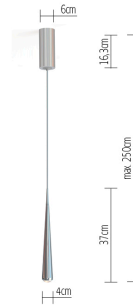

NICEONE UP ROUND 7 raw

CNO00-8

TECHNICAL SPECIFICATIONS

Lamp holder	LED
Mounting method	ceiling-mounted (surface)
Light emission	direct
Light distribution	symmetric
The luminaire's luminous flux	730 lm
Colour temperature	2700 K
Colour rendering index (CRI)	>90
Rated voltage (range)	220-240 V
Power frequency	50/60 Hz
Power consumption (maximum)	11 W
Housing material	Aluminium
Type of lamp control gear	Driver
Ballast included	Yes
Protection class	I
Connection cable (number of cores)	3
Number of lampheads	1
Energy efficiency	A - A++
Dimmable	Yes
Type of Dimmer	phase control rotary dimmer
Height	310 mm
Diameter	40 mm
Head adjustable	No
Height adjustable	No
Suspension length	-/3000 mm
Custom length	Yes