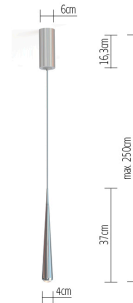

NICEONE UP ROUND 7 black/black/black
CNO00-1

warmDIM

TECHNICAL SPECIFICATIONS

Lamp holder	LED
Mounting method	ceiling-mounted (surface)
warmDIM	Yes
Light emission	direct
Light distribution	symmetric
Luminaire luminous flux	620 lm
Colour temperature	2700 K
Colour rendering index (CRI)	> 90
Rated voltage (range)	220-240 V / 120 V
Power frequency	50/60 Hz
Power consumption (maximum)	11 W
Surface	powder-coated
Housing material	aluminium
Type of lamp control gear	Driver
Ballast included	Yes
Protection class	I
Connection cable (number of cores)	3
Number of lampheads	1
Energy efficiency	A - A++
Dimmable	Yes
Type of Dimmer	phase rotary dimmer
Height	310 mm
Diameter	40 mm
Head adjustable	No
Height adjustable	No
Suspension length	-/3000 mm
Custom length	Yes