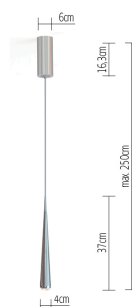

NICEONE UP ROUND 7 raw

CNO00-8

DONNEES TECHNIQUES

Douille / source lumineuse	LED
Type de montage	montage apparent au plafond
Flux lumineux sortant	direct
Répartition de la lumière	symétrique
Flux lumineux du luminaire	730 lm
Température de couleur	2700 K
Rendu des couleurs (CRI)	>90
Tension nominale de / jusqu'à	220-240 V
Fréquence du réseau	50/60 Hz
Puissance consommée (maximal)	11 W
Matériau du luminaire	aluminium
Système d'alimentation	convertisseur
Convertisseur inclus	Oui
Classe de protection	I
Câble de raccordement (nbre fils électrique)	3
Nombre de têtes de luminaires	1
Classe énergétique	A - A++
Dimmable	Oui
Type de variation	variateur rotatif à phase
Hauteur	310 mm
Diamètre	40 mm
Tête du luminaire orientable	Non
Réglage en hauteur	Non
Longueur de montage de/jusqu'à	-/3000 mm
Longueur spéciale possible	Oui