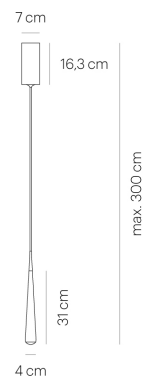

NICEONE UP ROUND 7 copper/maroon/maroon CNO00-7

warmDIM

DATI TECNICI

Portalamпада	LED
Modo d'installazione	ceiling-mounted (surface)
warmDIM	Si
Emissione di luce	diretto
Distribuzione della luce	symmetric
Lumen de lampada	620 lm
Temperatura di colore	2700 K
CRI (Ra)	> 90
Voltaggio da/a	220-240 V / 120 V
Frequenza di rete	50/60 Hz
Consumo (massimale)	11 W
Finitura	copper
Materiale dell'alloggio	aluminium
Reattore	Driver
Reattore incluso	Si
Classe di protezione	I
Cavo di corrente (Nr. di poli)	3
Numero delle sorgenti luminose	1
efficienza energetica	A - A++
Regolabile in luminosità	Si
tipo di regolazione	phase rotary dimmer
Altezza	310 mm
Diametro	40 mm
Corpo illuminante mobile	No
Aggiustabile in altezza	No
Lunghezza di suspension di/fino a	-/3000 mm
Altre lunghezze possibili	Si

tobias grau