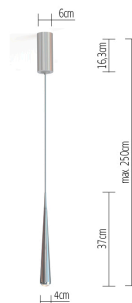

NICEONE UP ROUND 7 copper/maroon/maroon
CNO00-7

warmDIM

DATI TECNICI

Portalampada	LED
Modo d'installazione	ceiling-mounted (surface)
warmDIM	Si
Emissione di luce	diretto
Distribuzione della luce	symmetric
Lumen de lampada	620 lm
Temperatura di colore	2700 K
CRI (Ra)	> 90
Voltaggio da/a	220-240 V / 120 V
Frequenza di rete	50/60 Hz
Consumo (massimale)	11 W
Finitura	copper
Materiale dell'alloggio	aluminium
Reattore	Driver
Reattore incluso	Si
Classe di protezione	I
Cavo di corrente (Nr. di poli)	3
Numero delle sorgenti luminose	1
efficienza energetica	A - A++
Regolabile in luminosità	Si
tipo di regolazione	phase rotary dimmer
Altezza	310 mm
Diametro	40 mm
Corpo illuminante mobile	No
Aggiustabile in altezza	No
Lunghezza di suspension di/fino a	-/3000 mm
Altre lunghezze possibili	Si

tobias grau