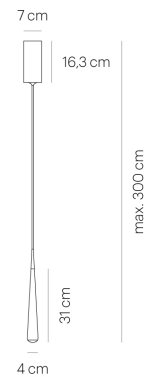

NICEONE UP ROUND 7 alu pol/grey

CNO00-0

warmDIM

TECHNICAL SPECIFICATIONS

Lamp holder	LED
Mounting method	ceiling-mounted (surface)
warmDIM	Yes
Light emission	direct
Light distribution	symmetric
Luminaire luminous flux	620 lm
Colour temperature	2700 K
Colour rendering index (CRI)	> 90
Rated voltage (range)	220-240 V / 120 V
Power frequency	50/60 Hz
Power consumption (maximum)	11 W
Surface	polished
Housing material	aluminium
Type of lamp control gear	Driver
Ballast included	Yes
Protection class	I
Connection cable (number of cores)	3
Number of lampheads	1
Energy efficiency	A - A++
Dimmable	Yes
Type of Dimmer	phase rotary dimmer
Height	310 mm
Diameter	40 mm
Head adjustable	No
Height adjustable	No
Suspension length	-/3000 mm
Custom length	Yes

tobias grau

NICEONE UP ROUND 7 alu pol/grey

CNO00-0

warmDIM

TECHNICAL SPECIFICATIONS

Lamp holder	LED
Mounting method	ceiling-mounted (surface)
warmDIM	Yes
Light emission	direct
Light distribution	symmetric
Luminaire luminous flux	620 lm
Colour temperature	2700 K
Colour rendering index (CRI)	> 90
Rated voltage (range)	220-240 V / 120 V
Power frequency	50/60 Hz
Power consumption (maximum)	11 W
Surface	polished
Housing material	aluminium
Type of lamp control gear	Driver
Ballast included	Yes
Protection class	I
Connection cable (number of cores)	3
Number of lampheads	1
Energy efficiency	A - A++
Dimmable	Yes
Type of Dimmer	phase rotary dimmer
Height	310 mm
Diameter	40 mm
Head adjustable	No
Height adjustable	No
Suspension length	-/3000 mm
Custom length	Yes