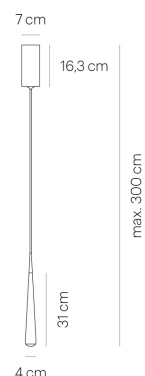

NICEONE UP ROUND 7 black/black/black

CNO00-1

warmDIM

TECHNISCHE DATEN

Fassung / Leuchtmittel	LED
Montageart	Deckenaufbau
warmDIM	Ja
Lichtaustritt	direkt
Lichtverteilung	symmetrisch
Leuchtenlichtstrom	620 lm
Farbtemperatur	2700 K
Farbwiedergabeindex (Ra)	> 90
Nennspannung von/bis	220-240 V / 120 V
Netzfrequenz	50/60 Hz
Leistungsaufnahme (max.)	11 W
Oberfläche	pulverbeschichtet
Betriebsgerät	Treiber
Werkstoff des Gehäuses	Aluminium
Betriebsgerät enthalten	Ja
Schutzklasse	I
Anschlussleitung (Ader-Zahl)	3
Anzahl der Leuchtenköpfe	1
Energieeffizienz	A - A++
Dimmbar	Ja
Art der Dimmung	Phasen-Drehdimmer
Höhe	310 mm
Durchmesser	40 mm
Leuchtenkopf beweglich	Nein
Höhenverstellbar	Nein
Pendellänge von/bis	-/3000 mm
Sonderlänge möglich	Ja