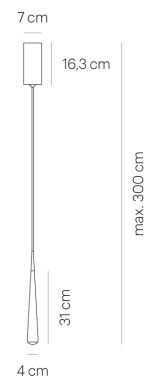

NICEONE UP ROUND 7 black/black/black

CNO00-1

warmDIM

DONNEES TECHNIQUES

Douille / source lumineuse	LED
Type de montage	montage apparent au plafond
warmDIM	Oui
Flux lumineux sortant	direct
Répartition de la lumière	symétrique
Flux lumineux du luminaire	620 lm
Température de couleur	2700 K
Rendu des couleurs (CRI)	> 90
Tension nominale de / jusqu'à	220-240 V / 120 V
Fréquence du réseau	50/60 Hz
Puissance consommée (maximal)	11 W
Surface	thermolaqué
Matériau du luminaire	aluminium
Système d'alimentation	convertisseur
Convertisseur inclus	Oui
Classe de protection	I
Câble de raccordement (nbre fils électrique)	3
Nombre de têtes de luminaires	1
Classe énergétique	A - A++
Dimmable	Oui
Type de variation	variateur rotatif à phase
Hauteur	310 mm
Diamètre	40 mm
Tête du luminaire orientable	Non
Réglage en hauteur	Non
Longueur de montage de/jusqu'à	-/3000 mm
Longueur spéciale possible	Oui

tobias grau