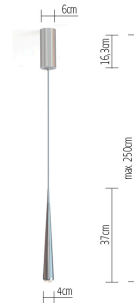

NICEONE UP ROUND 7 copper/maroon/maroon
CNO00-7

warmDIM

TECHNICAL SPECIFICATIONS

Lamp holder	LED
Mounting method	ceiling-mounted (surface)
warmDIM	Yes
Light emission	direct
Light distribution	symmetric
Luminaire luminous flux	620 lm
Colour temperature	2700 K
Colour rendering index (CRI)	> 90
Rated voltage (range)	220-240 V / 120 V
Power frequency	50/60 Hz
Power consumption (maximum)	11 W
Surface	copper
Housing material	aluminium
Type of lamp control gear	Driver
Ballast included	Yes
Protection class	I
Connection cable (number of cores)	3
Number of lampheads	1
Energy efficiency	A - A++
Dimmable	Yes
Type of Dimmer	phase rotary dimmer
Height	310 mm
Diameter	40 mm
Head adjustable	No
Height adjustable	No
Suspension length	-/3000 mm
Custom length	Yes