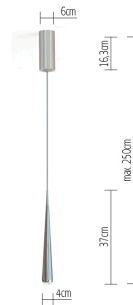

The CHOICE configurator allows an individual configuration of the luminaire.
Design: Tobias Grau

NICEONE UP ROUND 7 white/white

CNO00-3

TECHNICAL SPECIFICATIONS

Lamp holder	LED
Mounting method	ceiling-mounted (surface)
Light emission	direct
Light distribution	symmetric
The luminaire's luminous flux	730 lm
Colour temperature	2700 K
Colour rendering index (CRI)	>90
Rated voltage (range)	220-240 V
Power frequency	50/60 Hz
Power consumption (maximum)	11 W
Surface	matt white
Housing material	Aluminium
Type of lamp control gear	Driver
Ballast included	Yes
Protection class	I
Connection cable (number of cores)	3
Number of lampheads	1
Energy efficiency	A - A++
Dimmable	Yes
Type of Dimmer	phase control rotary dimmer
Height	310 mm
Diameter	40 mm
Head adjustable	No
Height adjustable	No
Suspension length	-/3000 mm
Custom length	Yes