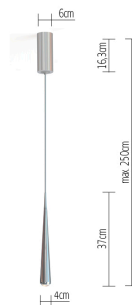

NICEONE UP ROUND 7 alu pol/grey

CNO00-0

warmDIM

DONNEES TECHNIQUES

Douille / source lumineuse	LED
Type de montage	montage apparent au plafond
warmDIM	Oui
Flux lumineux sortant	direct
Répartition de la lumière	symétrique
Flux lumineux du luminaire	620 lm
Température de couleur	2700 K
Rendu des couleurs (CRI)	> 90
Tension nominale de / jusqu'à	220-240 V / 120 V
Fréquence du réseau	50/60 Hz
Puissance consommée (maximal)	11 W
Surface	poli
Matériau du luminaire	aluminium
Système d'alimentation	convertisseur
Convertisseur inclus	Oui
Classe de protection	I
Câble de raccordement (nbre fils électrique)	3
Nombre de têtes de luminaires	1
Classe énergétique	A - A++
Dimmable	Oui
Type de variation	variateur rotatif à phase
Hauteur	310 mm
Diamètre	40 mm
Tête du luminaire orientable	Non
Réglage en hauteur	Non
Longueur de montage de/jusqu'à	-/3000 mm
Longueur spéciale possible	Oui

tobias grau