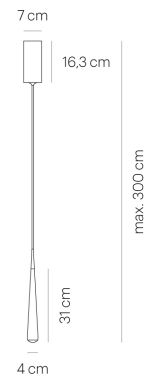

NICEONE UP ROUND 7 black/black/black

CNO00-1

warmDIM

TECHNICAL SPECIFICATIONS

Lamp holder	LED
Mounting method	ceiling-mounted (surface)
warmDIM	Yes
Light emission	direct
Light distribution	symmetric
Luminaire luminous flux	620 lm
Colour temperature	2700 K
Colour rendering index (CRI)	> 90
Rated voltage (range)	220-240 V / 120 V
Power frequency	50/60 Hz
Power consumption (maximum)	11 W
Surface	powder-coated
Housing material	aluminium
Type of lamp control gear	Driver
Ballast included	Yes
Protection class	I
Connection cable (number of cores)	3
Number of lampheads	1
Energy efficiency	A - A++
Dimmable	Yes
Type of Dimmer	phase rotary dimmer
Height	310 mm
Diameter	40 mm
Head adjustable	No
Height adjustable	No
Suspension length	-/3000 mm
Custom length	Yes