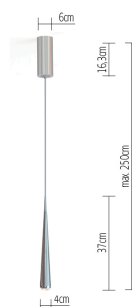

NICEONE UP ROUND 7 black/black/black
CNO00-1

warmDIM

DONNEES TECHNIQUES

Douille / source lumineuse	LED
Type de montage	montage apparent au plafond
warmDIM	Oui
Flux lumineux sortant	direct
Répartition de la lumière	symétrique
Flux lumineux du luminaire	620 lm
Température de couleur	2700 K
Rendu des couleurs (CRI)	> 90
Tension nominale de / jusqu'à	220-240 V / 120 V
Fréquence du réseau	50/60 Hz
Puissance consommée (maximal)	11 W
Surface	thermolaqué
Matériau du luminaire	aluminium
Système d'alimentation	convertisseur
Convertisseur inclus	Oui
Classe de protection	I
Câble de raccordement (nbre fils électrique)	3
Nombre de têtes de luminaires	1
Classe énergétique	A - A++
Dimmable	Oui
Type de variation	variateur rotatif à phase
Hauteur	310 mm
Diamètre	40 mm
Tête du luminaire orientable	Non
Réglable en hauteur	Non
Longueur de montage de/jusqu'à	-/3000 mm
Longueur spéciale possible	Oui

tobias grau