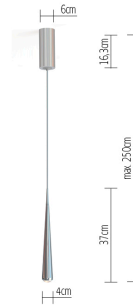

NICEONE UP ROUND 7 raw

CNO00-8

TECHNISCHE DATEN

Fassung / Leuchtmittel	LED
Montageart	Deckenaufbau
Lichtaustritt	direkt
Lichtverteilung	symmetrisch
Leuchtenlichtstrom	730 lm
Farbtemperatur	2700 K
Farbwiedergabeindex (Ra)	>90
Nennspannung von/bis	220-240 V
Netzfrequenz	50/60 Hz
Leistungsaufnahme (max.)	11 W
Betriebsgerät	Treiber
Werkstoff des Gehäuses	Aluminium
Betriebsgerät enthalten	Ja
Schutzklasse	I
Anschlussleitung (Ader-Zahl)	3
Anzahl der Leuchtenköpfe	1
Energieeffizienz	A - A++
Dimmbar	Ja
Art der Dimmung	Phasen-Drehdimmer
Höhe	310 mm
Durchmesser	40 mm
Leuchtenkopf beweglich	Nein
Höhenverstellbar	Nein
Pendellänge von/bis	-/3000 mm
Sonderlänge möglich	Ja