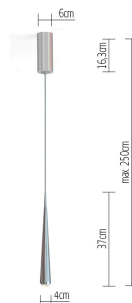

NICEONE UP ROUND 7 black/black/black
CNO00-1

warmDIM

DATI TECNICI

Portalampada	LED
Modo d'installazione	ceiling-mounted (surface)
warmDIM	Si
Emissione di luce	diretto
Distribuzione della luce	symmetric
Lumen de lampada	620 lm
Temperatura di colore	2700 K
CRI (Ra)	> 90
Voltaggio da/a	220-240 V / 120 V
Frequenza di rete	50/60 Hz
Consumo (massimale)	11 W
Finitura	powder-coated
Materiale dell'alloggio	aluminium
Reattore	Driver
Reattore incluso	Si
Classe di protezione	I
Cavo di corrente (Nr. di poli)	3
Numero delle sorgenti luminose	1
efficienza energetica	A - A++
Regolabile in luminosità	Si
tipo di regolazione	phase rotary dimmer
Altezza	310 mm
Diametro	40 mm
Corpo illuminante mobile	No
Aggiustabile in altezza	No
Lunghezza di suspension di/fino a	-/3000 mm
Altre lunghezze possibili	Si

tobias grau