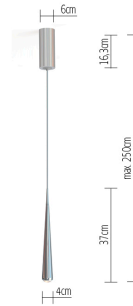

NICEONE UP ROUND 7 alu pol/grey

CNO00-0

warmDIM

DATI TECNICI

Portalampada	LED
Modo d'installazione	ceiling-mounted (surface)
warmDIM	Si
Emissione di luce	diretto
Distribuzione della luce	symmetric
Lumen de lampada	620 lm
Temperatura di colore	2700 K
CRI (Ra)	> 90
Voltaggio da/a	220-240 V / 120 V
Frequenza di rete	50/60 Hz
Consumo (massimale)	11 W
Finitura	polished
Materiale dell'alloggio	aluminium
Reattore	Driver
Reattore incluso	Si
Classe di protezione	I
Cavo di corrente (Nr. di poli)	3
Numero delle sorgenti luminose	1
efficienza energetica	A - A++
Regolabile in luminosità	Si
tipo di regolazione	phase rotary dimmer
Altezza	310 mm
Diametro	40 mm
Corpo illuminante mobile	No
Aggiustabile in altezza	No
Lunghezza di suspension di/fino a	-/3000 mm
Altre lunghezze possibili	Si

tobias grau