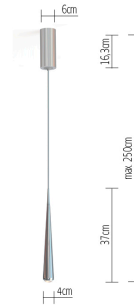

NICEONE UP ROUND 7 alu pol/grey

CNO00-0

warmDIM

TECHNISCHE DATEN

Fassung / Leuchtmittel	LED
Montageart	Deckenaufbau
warmDIM	Ja
Lichtaustritt	direkt
Lichtverteilung	symmetrisch
Leuchtenlichtstrom	620 lm
Farbtemperatur	2700 K
Farbwiedergabeindex (Ra)	> 90
Nennspannung von/bis	220-240 V / 120 V
Netzfrequenz	50/60 Hz
Leistungsaufnahme (max.)	11 W
Oberfläche	poliert
Betriebsgerät	Treiber
Werkstoff des Gehäuses	Aluminium
Betriebsgerät enthalten	Ja
Schutzklasse	I
Anschlussleitung (Ader-Zahl)	3
Anzahl der Leuchtenköpfe	1
Energieeffizienz	A - A++
Dimmbar	Ja
Art der Dimmung	Phasen-Drehdimmer
Höhe	310 mm
Durchmesser	40 mm
Leuchtenkopf beweglich	Nein
Höhenverstellbar	Nein
Pendellänge von/bis	-/3000 mm
Sonderlänge möglich	Ja

tobias grau