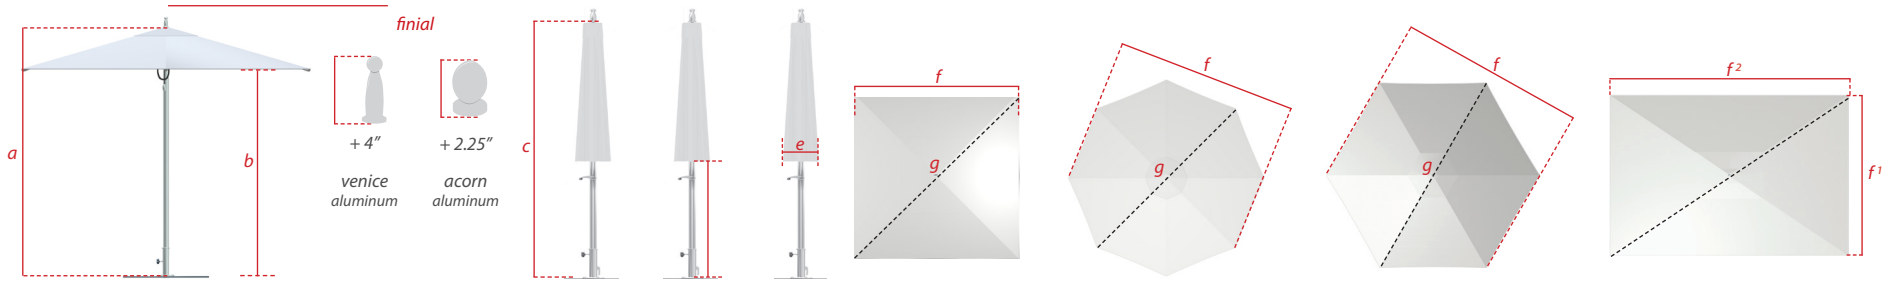

ocean master and plantation classic

"easy drive" crank lift system

		mast height (open position)	canopy clearance	mast height (closed position)	table clearance	closed parasol width	flat to flat (Open Umbrella)	point to point	canopy area coverage	crank handle clearance
<i>classic</i>	sizes [ft/m]	a (in/cm)	b (in/cm)	c (in/cm)	d (in/cm)	e (in/cm)	f (in/cm)	g (in/cm)	ft²	
<i>square</i> 	6.5' / 2.0m	95 / 242	75 / 190	95 / 242	38 / 96	12 / 31	80 / 204	113 / 288	44.5	
	7.5' / 2.25m	95 / 242	73 / 185	95 / 242	32 / 81	13 / 33	88 / 244	124 / 315	54.25	
	8.5' / 2.6m	106 / 210	82 / 208	106 / 270	32 / 81	13 / 33	101 / 257	143 / 363	72	
	10.0' / 3.0m <i>telescoping mast</i>	104.5 / 265	83 / 210	139 / 354	52 / 132	15 / 81	119.5 / 304	169 / 430	99.25	
<i>octagon</i> 	9.0' / 2.75m	94 / 188	80 / 203	94 / 188	37 / 94	15 / 81	105.5 / 268	114 / 290	62.75	
	10.5' / 3.2m	94 / 188	77 / 196	94 / 188	32 / 81	16 / 41	115 / 293	125 / 317.5	76.75	
	11.5' / 3.6m <i>telescoping mast</i>	97 / 247	75 / 190	121 / 308	51 / 130	16 / 41	125 / 318	135 / 343	89.5	
	13.0' / 4.0m <i>telescoping mast</i>	102 / 259	77 / 196	130.5 / 331	53 / 135	17 / 43	143 / 363	155 / 394	115	
<i>hexagon</i> 	8.5' / 2.6m	95 / 242	78 / 198	95 / 242	36 / 91	11 / 28	98 / 249	113 / 288	57.5	
	10.0' / 3.0m	95 / 242	77 / 196	95 / 242	33 / 84	16 / 41	109 / 277	125 / 317.5	70.5	
	11.0' / 3.4m	99 / 252	77 / 195	99 / 252	30 / 76	12 / 31	117 / 298	135 / 343	82.25	
<i>rectangle</i> 	6.0' x 9.0' / 1.8m x 2.75m	98 / 249	76 / 143	98 / 249	29 / 73	13 / 33	f¹ X f² 75x112 191x285	135 / 343	58.25	
	8.0' x 12.0' / 2.45m x 3.65m <i>telescoping mast</i>	100 / 254	87 / 221	134 / 340	48.5 /	52 / 132	f¹ X f² 94x141 239x359	172 / 437	92	

Dimension Tolerances ± 2"
Dimensions shown correspond to indicated lift system
Options are subject to change without notice
Some options are only available in certain sizes and shapes

Pole Diameter 1.5"
base height not included