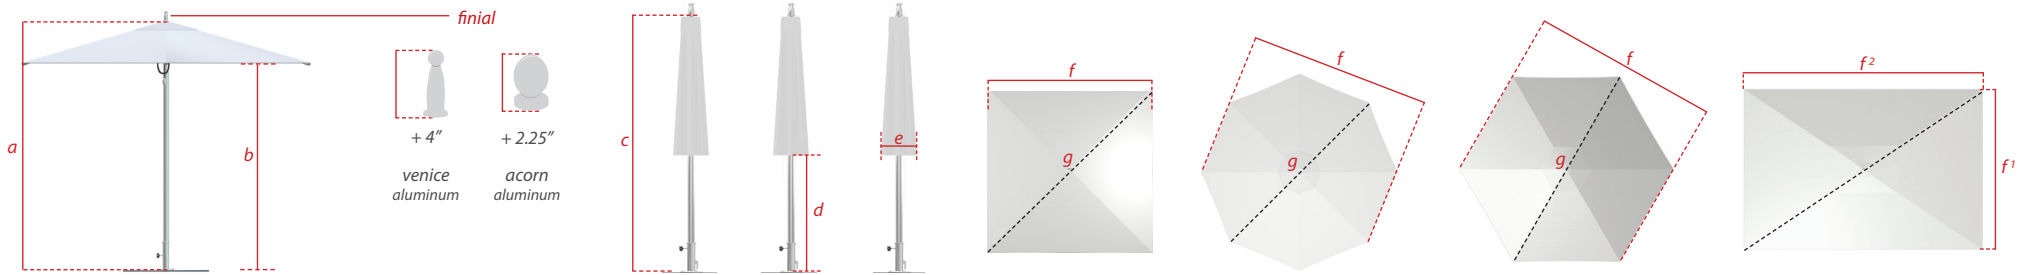

classic	sizes [ft/m]	applies to				mast height (open position) a (in/cm)	canopy clearance b (in/cm)	mast height (closed position) c (in/cm)	table clearance d (in/cm)	closed parasol width e (in/cm)	flat to flat (Open Umbrella) f (in/cm)	point to point g (in/cm)	canopy area coverage ft²
		premium ocean master	plantation	essential bay master	vineyard								
square	5.5' / 1.65m	✓	✓	✓	✓	93 / 237	78 / 198	93 / 237	45 / 114	11 / 28	64 / 163	91 / 232	28.75
	6.5' / 2.0m	✓	✓	✓	✓	93 / 237	75 / 190.5	93 / 237	32 / 81	10 / 25	79 / 201	113 / 288	44.5
	7.5' / 2.25m	✓	✓	✓	✓	97 / 247	78 / 198	97 / 247	33 / 84	12 / 30	88 / 224	125 / 318	54.25
	8.0' / 2.4m (4 ribs)	n/a	n/a	✓	✓	93 / 237	70 / 190.5	93 / 237	24 / 60	13 / 33	95 / 241	135 / 343	72
	8.5' / 2.6m (8 ribs)	✓	✓	n/a	n/a	96.5 / 245	73 / 185	96.5 / 245	23 / 58	9 / 23	102 / 260	144 / 366	72
	10.0' / 3.0m auto-scope	✓	✓	n/a	n/a	103 / 262	84 / 213	118 / 300	32 / 81	15 / 38	119 / 303	170 / 432	94.25
octagon	6.0' / 1.8m	✓	✓	n/a	n/a	91 / 232	77 / 195	91 / 232	52 / 132	11 / 28	68 / 173	73 / 186	26
	7.5' / 2.25m	✓	✓	✓	✓	93 / 237	78 / 198	93 / 237	45 / 114	16 / 41	85 / 216	92 / 234	40.75
	9.0' / 2.75m	✓	✓	✓	✓	93 / 237	74 / 188	93 / 237	36 / 91	10 / 25	105 / 267	113 / 288	62.75
	10.5' / 3.2m	✓	✓	✓	✓	97 / 247	78 / 198	97 / 247	32 / 81	12 / 31	115 / 293	125 / 318	76.75
	11.5' / 3.6m	✓	✓	n/a	n/a	97 / 247	75 / 190	97 / 247	27 / 68	11 / 28	125 / 318	135 / 343	89.5
	13.0' / 4.0m auto-scope	✓	✓	n/a	n/a	100 / 254	83 / 210	113 / 288	30 / 76	12 / 31	142 / 361	154 / 392	116.5
hexagon	7.0' / 2.15m	✓	✓	✓	✓	93 / 237	80 / 203	93 / 237	45 / 114	11 / 28	79 / 201	92 / 234	37.5
	8.5' / 2.6m	✓	✓	✓	✓	93 / 237	76 / 193	93 / 237	35 / 89	12 / 31	100 / 254	113 / 288	57.5
	10.0' / 3.0m	✓	✓	✓	✓	97 / 247	77 / 196	97 / 247	32 / 81	12 / 31	108 / 275	125 / 318	70.5
	11.0' / 3.4m	✓	✓	n/a	n/a	97 / 247	73 / 185	97 / 247	28 / 71	14 / 36	116 / 295	135 / 343	82.25
rectangle	5.0' x 8.0' / 1.5m x 2.45m	✓	✓	n/a	n/a	97 / 247	80 / 203	97 / 247	39 / 99	11 / 28	f1 X f2 57x98 145x249	113 / 288	38.75
	6.0' x 9.0' / 1.8m x 2.75m	✓	✓	✓	✓	97 / 247	74 / 188	97 / 247	28 / 71	7 / 18	f1 X f2 75x112 191x285	134 / 340	58.25
	8.0' x 12.0' / 2.45m x 3.65m auto-scope	✓	✓	n/a	n/a	103 / 262	86 / 218	115 / 293	31 / 79	13 / 33	f1 X f2 95x142 242x361	171 / 435	93.75

Dimension Tolerances ± 2"
Dimensions shown correspond to indicated lift system
Options are subject to change without notice
Some options are only available in certain sizes and shapes

Pole Diameter 1.5"
base height not included