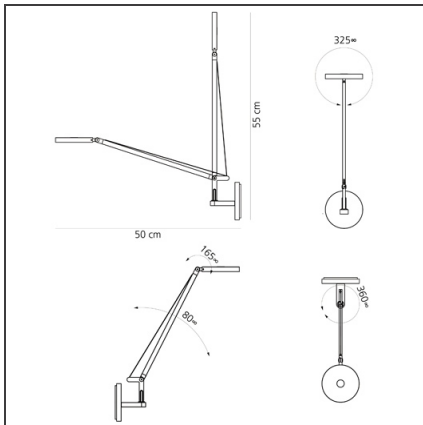

Demetra Micro Wall White 3000K

 IP20   

DESIGN

Naoto Fukasawa

BESCHREIBUNG

Demetra micro, in the table and wall version with arm, offers the same freedom of the traditional version, i.e. utmost flexibility in directing light across space. While its power and flow are just slightly reduced compared to the classical version, it has all the same pluses in terms of operation and lighting performance. warm light tone very high Cri 90 light quality maximum performance Dimmable with microswitch located on the appliance's head, it emits warm light with a very high colour yield (Cri 90) Its dimension is therefore minimized to fit into the smallest spaces and to expand the range of potential applications of the entire Demetra family, ideal for work and hospitality locations, as well as for home use.

TECHNISCHE ZEICHNUNGEN

FUNKTIONEN

Artikelnummer:	1748020A	Material:	Aluminium, technopolymer
Farbe:	Weiß	Serie:	Design
Installation:	Wandleuchte	Lichtverteilung:	Direct and adjustable light
Anwendungsbereich:	Innenbeleuchtung		

DIMENSION

Länge:	cm 8	Max Erweiterungsweite:	cm 51
Breite:	cm 10	Glühdrahttest:	750
Höhe:	cm 18		
Durchmesser Fuß:	cm 11		
Max Erweiterungslänge:	cm 55		

INKLUSIVE LEUCHTMITTEL

Kategorie:	LED	Farbtemperatur(K):	3000K
Anzahl:	1	Color Tolerance:	MacAdam 2SDCM
Watt:	6W	CRI:	90
Lichtstrom (lm):	780lm		
Typ:	0		
Class:	A		